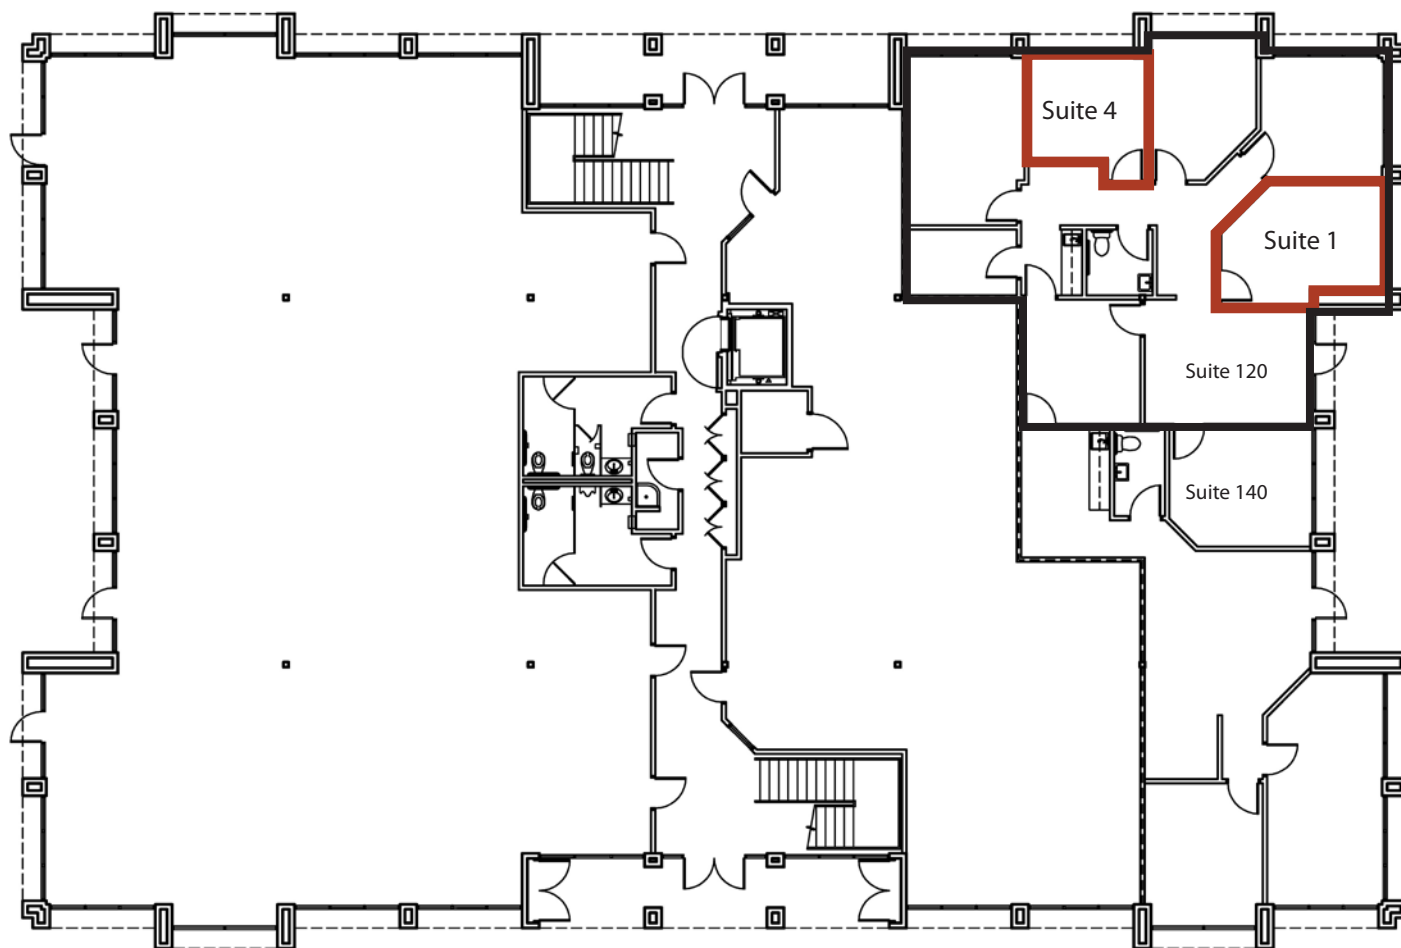

River Run Center

600-727 E. Riverpark - Boise, ID

OFFICE SPACE FOR LEASE

Building 671 Second Floor Executive Suites

This information was obtained from sources believed reliable but cannot be guaranteed. Any opinions or estimates are used for example only.