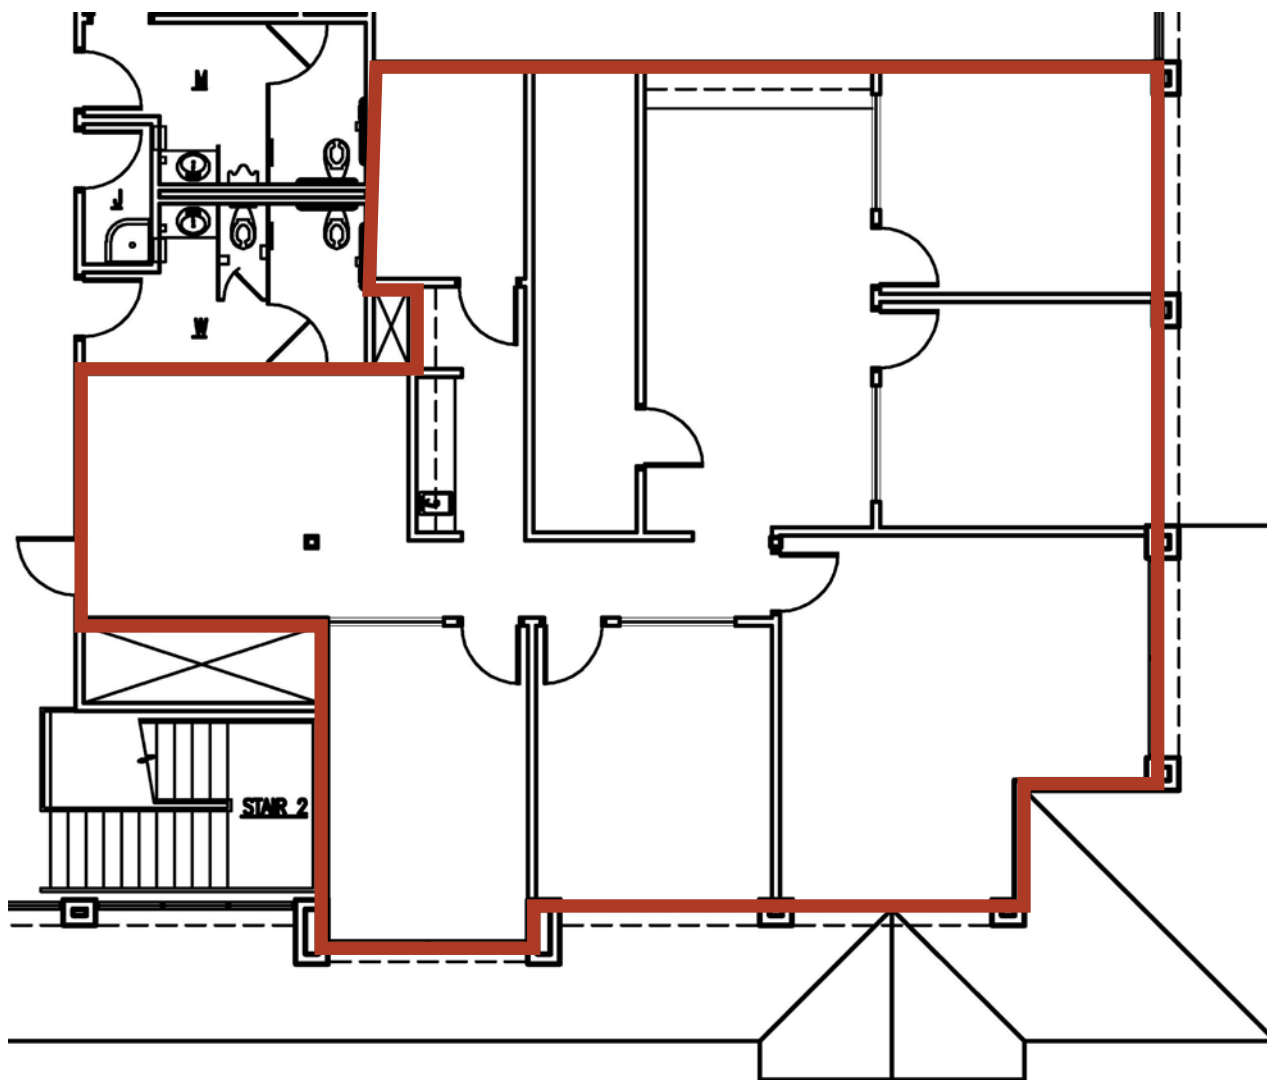

River Run Center

600-727 E. Riverpark - Boise, ID

OFFICE SPACE FOR LEASE

Building 600
Second Floor
Suite 205
2,176 RSF

This information was obtained from sources believed reliable but cannot be guaranteed. Any opinions or estimates are used for example only.