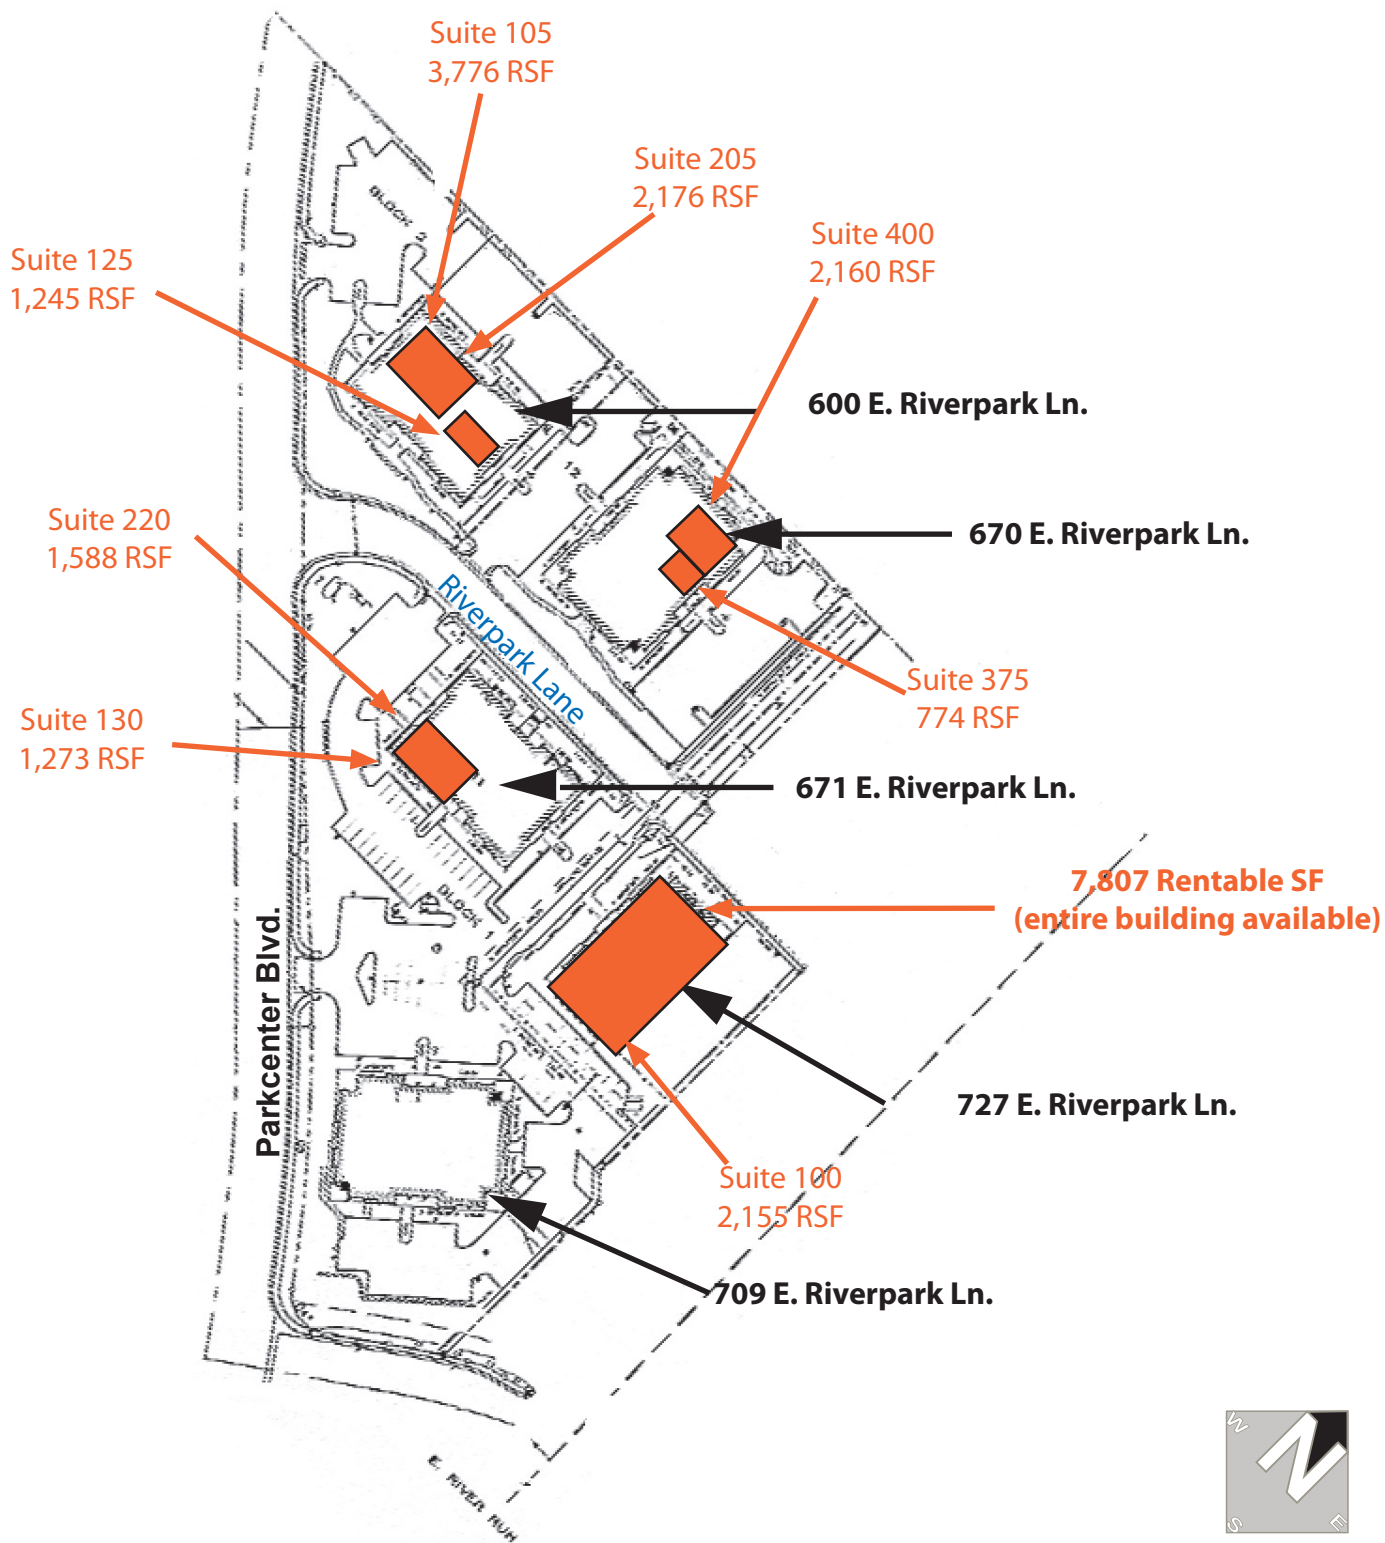

River Run Center

600-727 E. Riverpark - Boise, ID

OFFICE SPACE FOR LEASE

This information was obtained from sources believed reliable but cannot be guaranteed. Any opinions or estimates are used for example only.