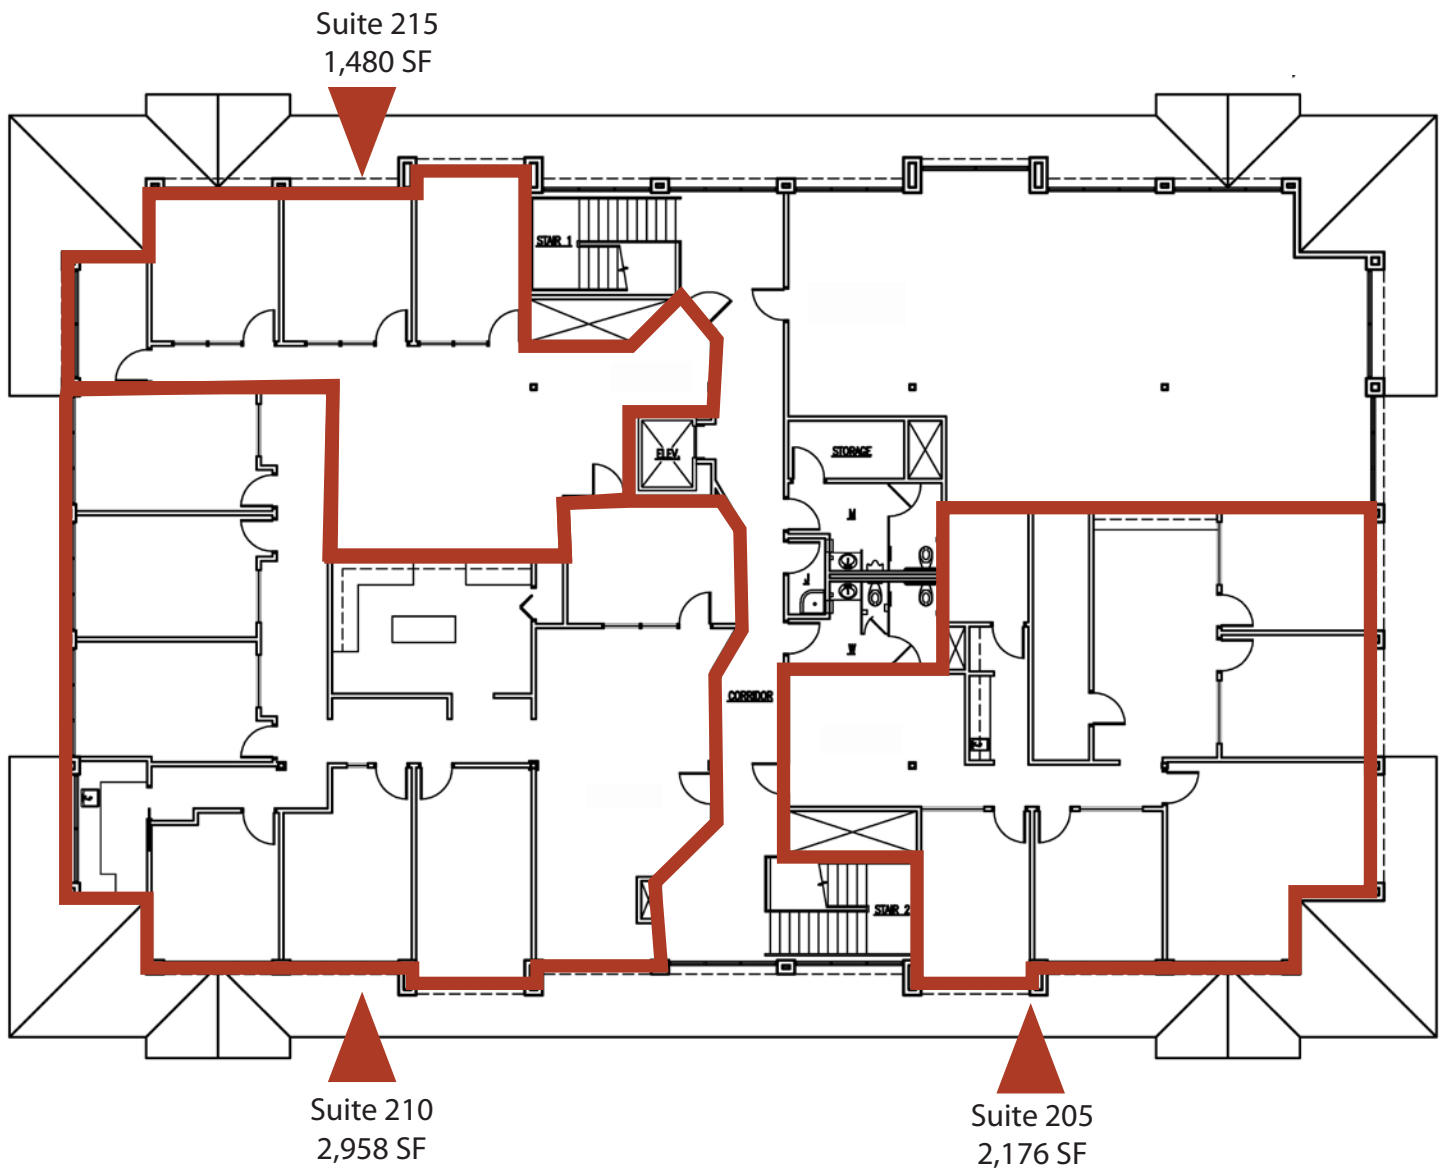

River Run Center

600-727 E. Riverpark - Boise, ID

OFFICE SPACE FOR LEASE

Building 600 Second Floor

This information was obtained from sources believed reliable but cannot be guaranteed. Any opinions or estimates are used for example only.