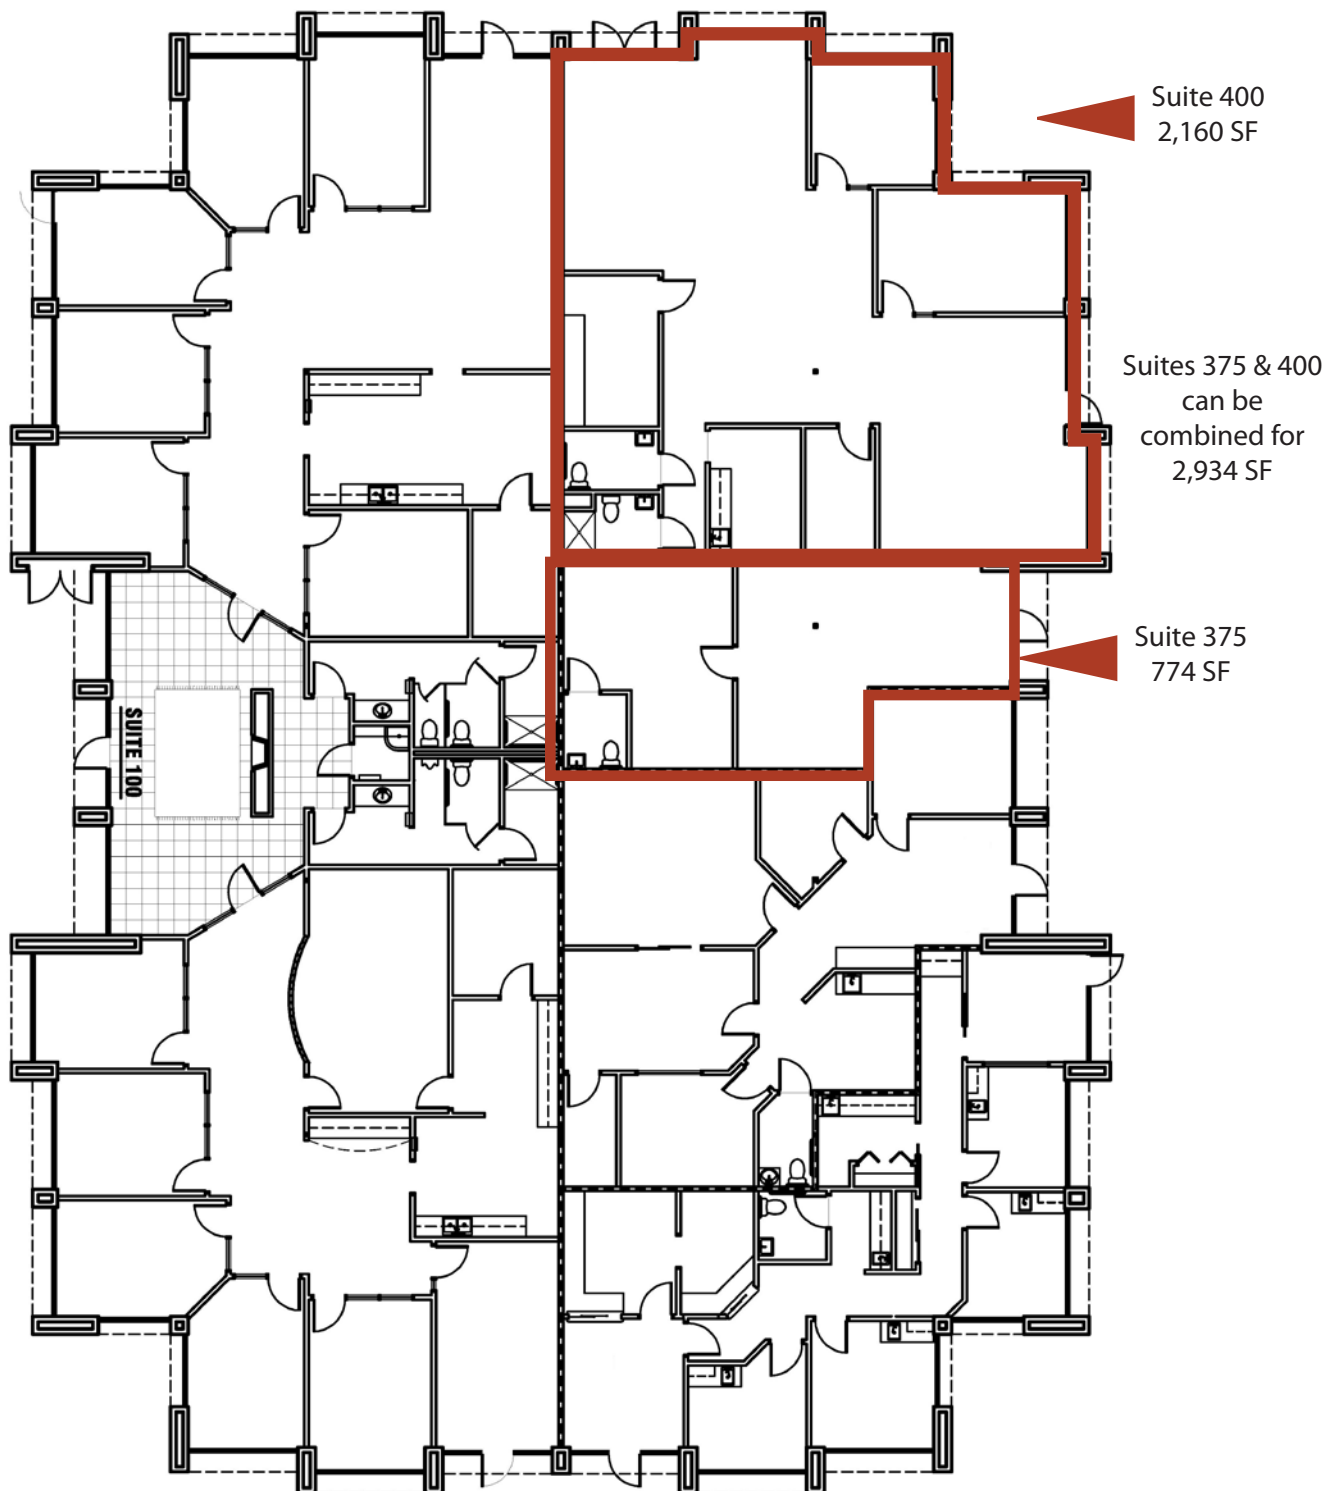

River Run Center

600-727 E. Riverpark - Boise, ID

OFFICE SPACE FOR LEASE

Building 670

This information was obtained from sources believed reliable but cannot be guaranteed. Any opinions or estimates are used for example only.