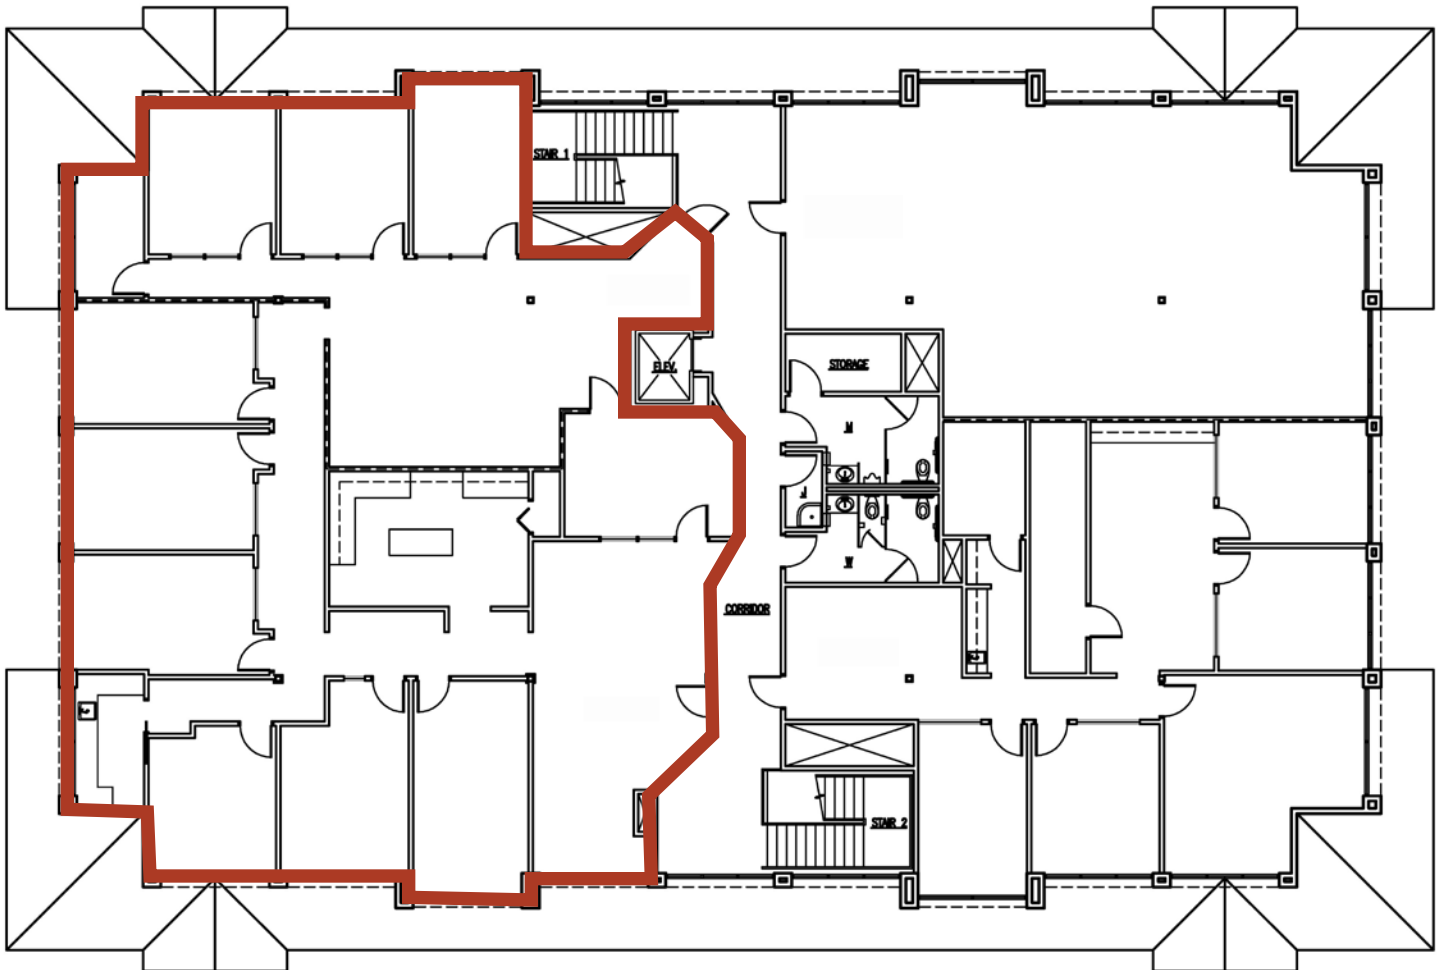

River Run Center

600-727 E. Riverpark - Boise, ID

OFFICE SPACE FOR LEASE

Building 600 Second Floor

This information was obtained from sources believed reliable but cannot be guaranteed. Any opinions or estimates are used for example only.

River Run Center

600-727 E. Riverpark - Boise, ID

OFFICE SPACE FOR LEASE

Building 600
Second Floor
Suites 210 & 215 can be
combined for 4,438 SF

This information was obtained from sources believed reliable but cannot be guaranteed. Any opinions or estimates are used for example only.