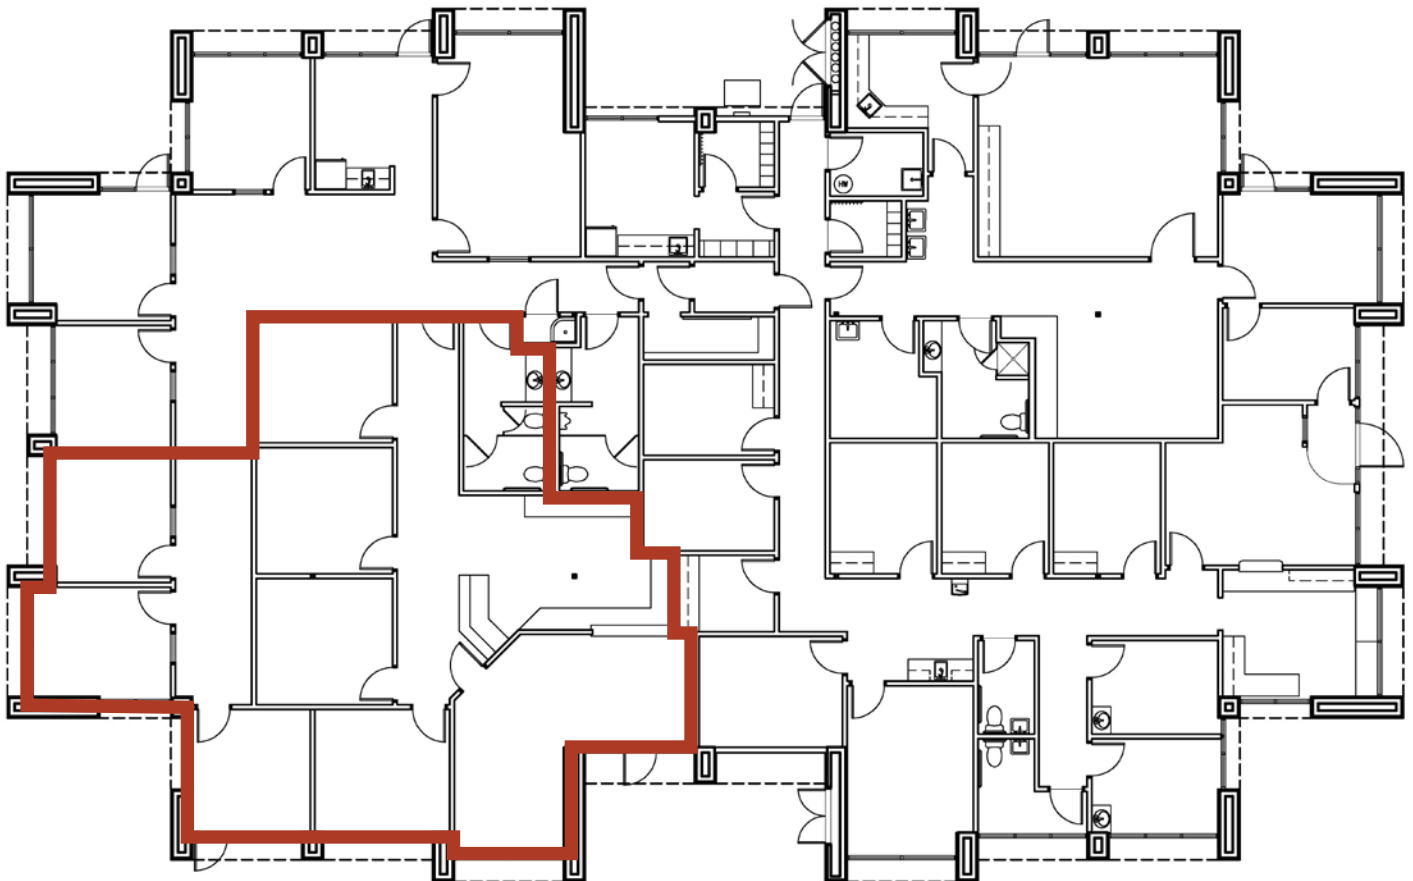

River Run Center

600-727 E. Riverpark - Boise, ID

OFFICE SPACE FOR LEASE

Building 727

Suite 100

2,155 RSF

This information was obtained from sources believed reliable but cannot be guaranteed. Any opinions or estimates are used for example only.