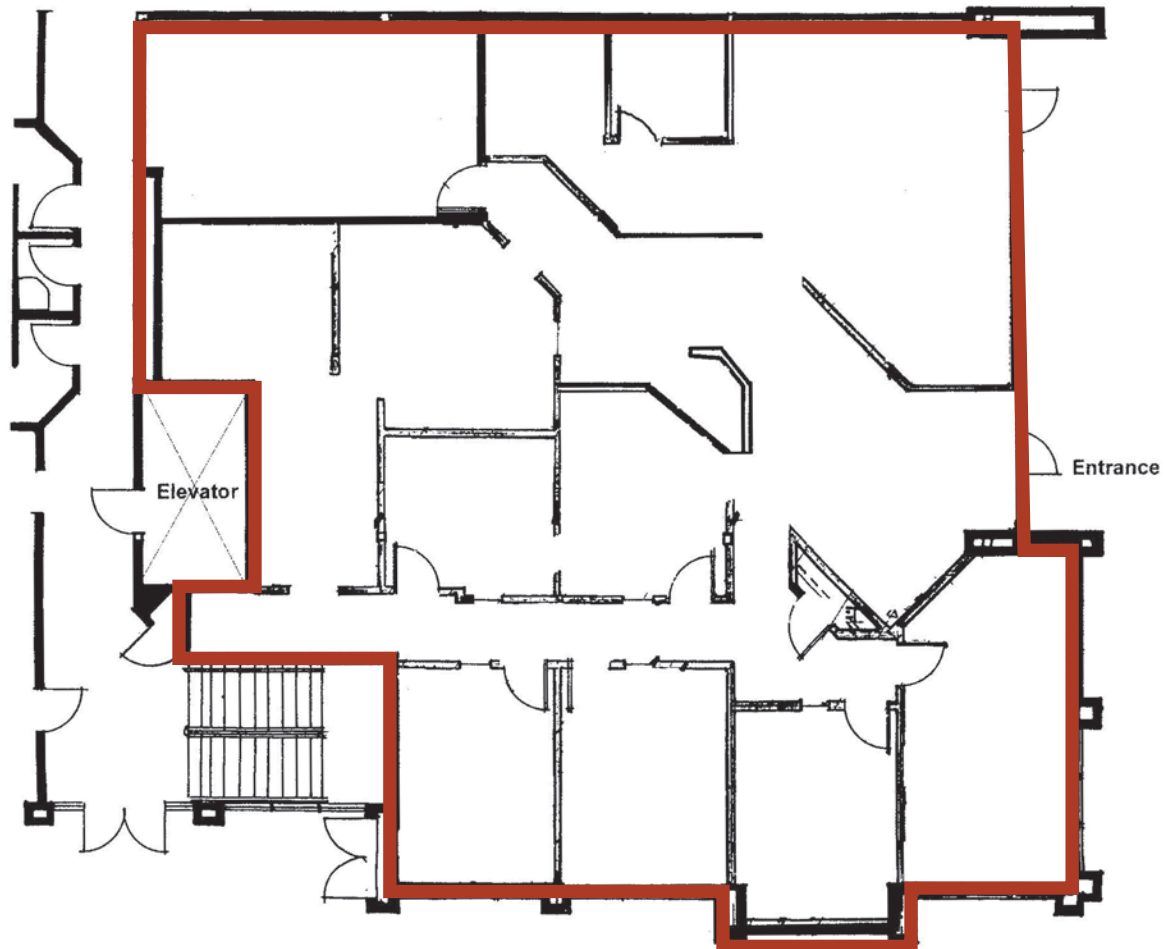

*Suites 210 & 215 can be combined for 4,438 SF
**Suites 375 & 400 can be combined for 2,934 SF

Contact:

Patrick Shalz, SIOR
Ph: 208.947.0834
Fx: 208.947.0869
pat@tokcommercial.com
www.tokcommercial.com

River Run Center

600-727 E. Riverpark - Boise, ID

OFFICE SPACE FOR LEASE

This information was obtained from sources believed reliable but cannot be guaranteed. Any opinions or estimates are used for example only.

River Run Center

600-727 E. Riverpark - Boise, ID

OFFICE SPACE FOR LEASE

Building 600
Suite 105
3,776 RSF

This information was obtained from sources believed reliable but cannot be guaranteed. Any opinions or estimates are used for example only.