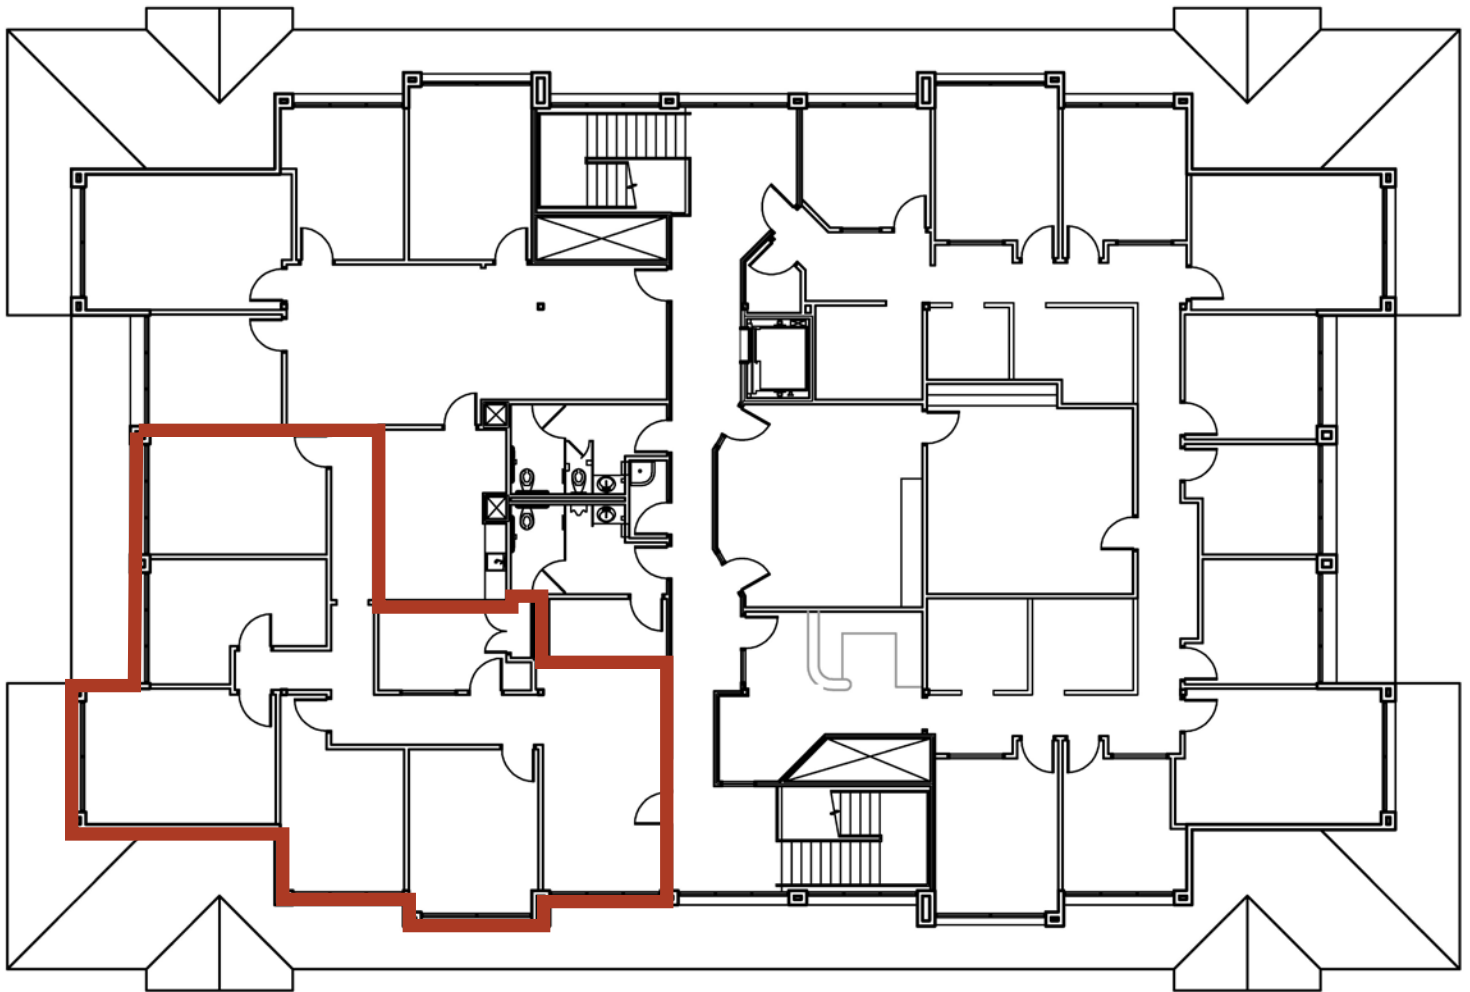

River Run Center

600-727 E. Riverpark - Boise, ID

OFFICE SPACE FOR LEASE

**Building 671
Second Floor
Suite 220
1,588 RSF**

This information was obtained from sources believed reliable but cannot be guaranteed. Any opinions or estimates are used for example only.