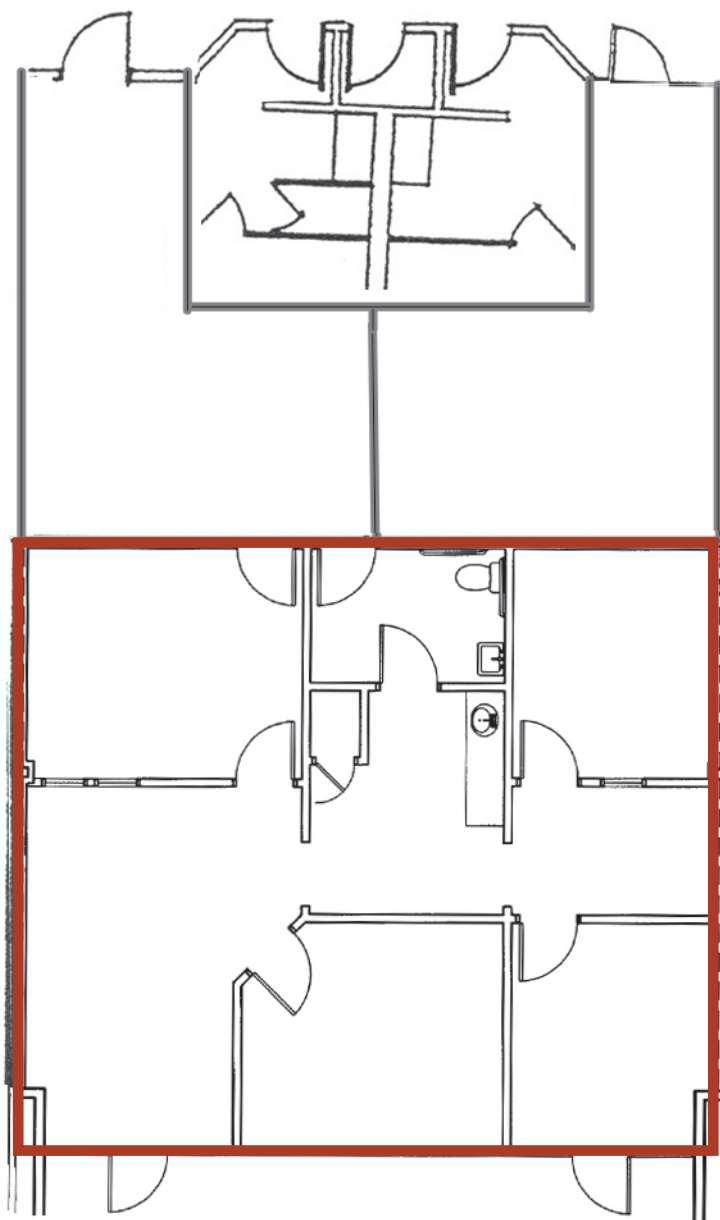

River Run Center

600-727 E. Riverpark - Boise, ID

OFFICE SPACE FOR LEASE

Building 600

Suite 125

1,245 RSF

This information was obtained from sources believed reliable but cannot be guaranteed. Any opinions or estimates are used for example only.