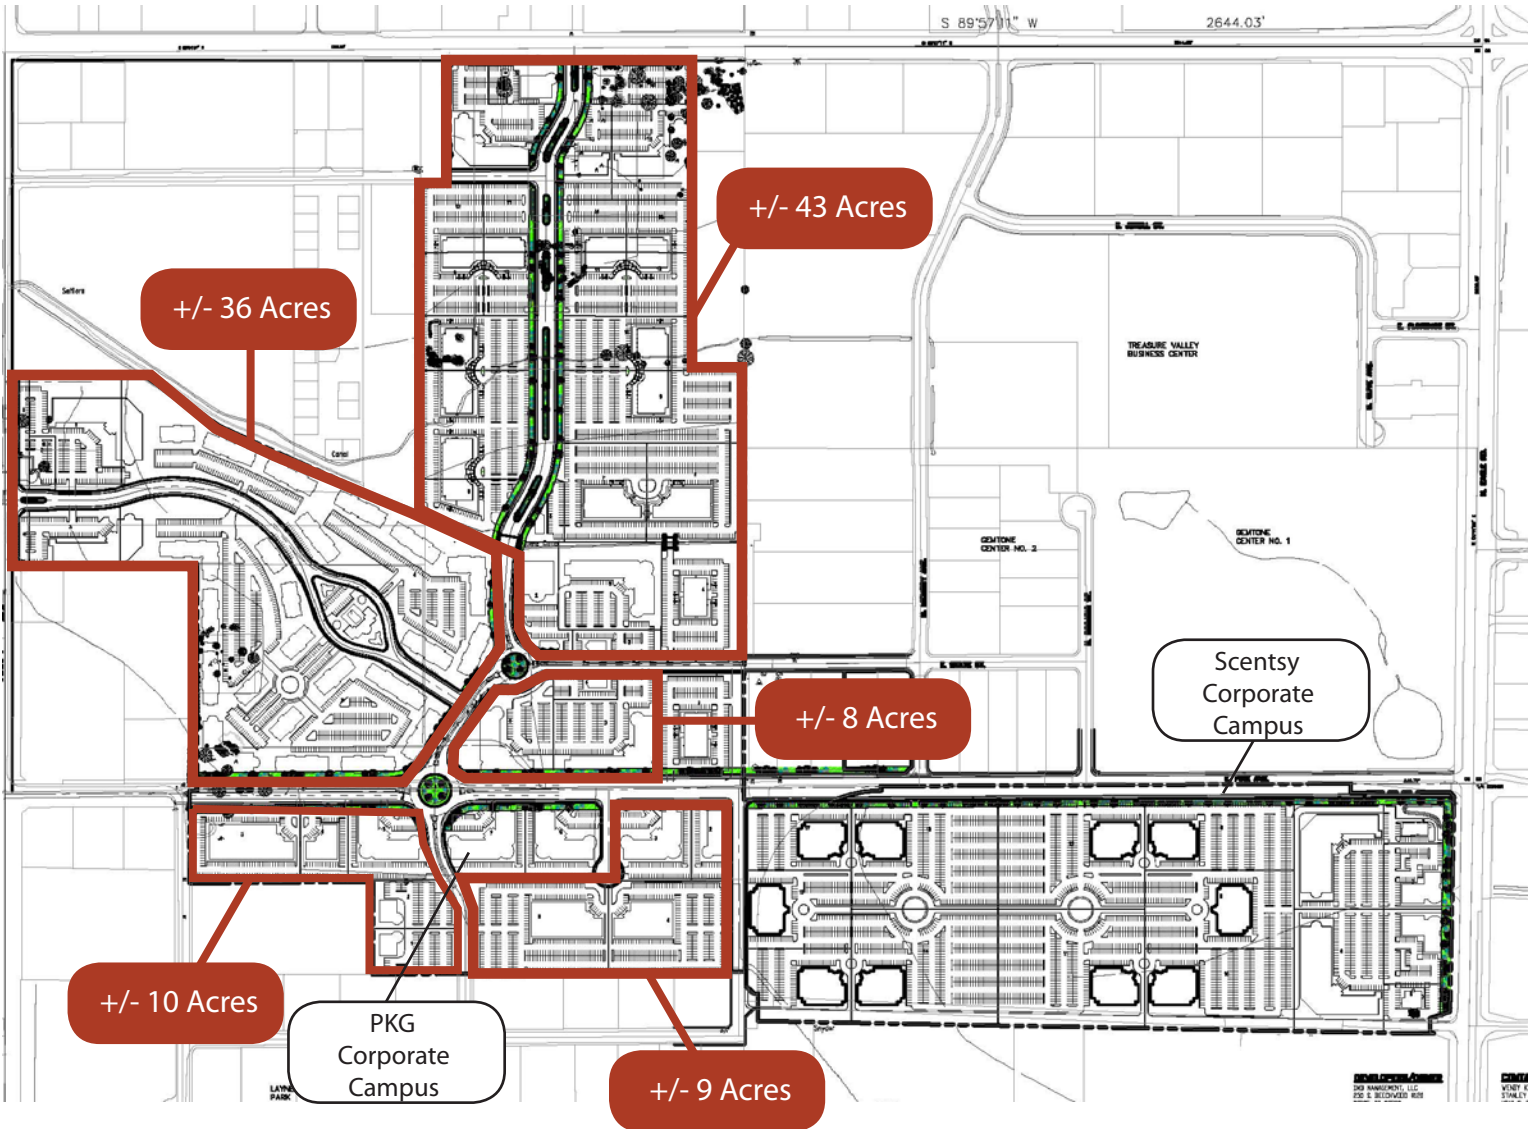

Pinebridge Med-Tech Park

Eagle Rd & Pine Ave - Meridian, ID

LAND/OFFICE/RETAIL/FLEX SPACE AVAILABLE

This information was obtained from sources believed reliable but cannot be guaranteed. Any opinions or estimates are used for example only.