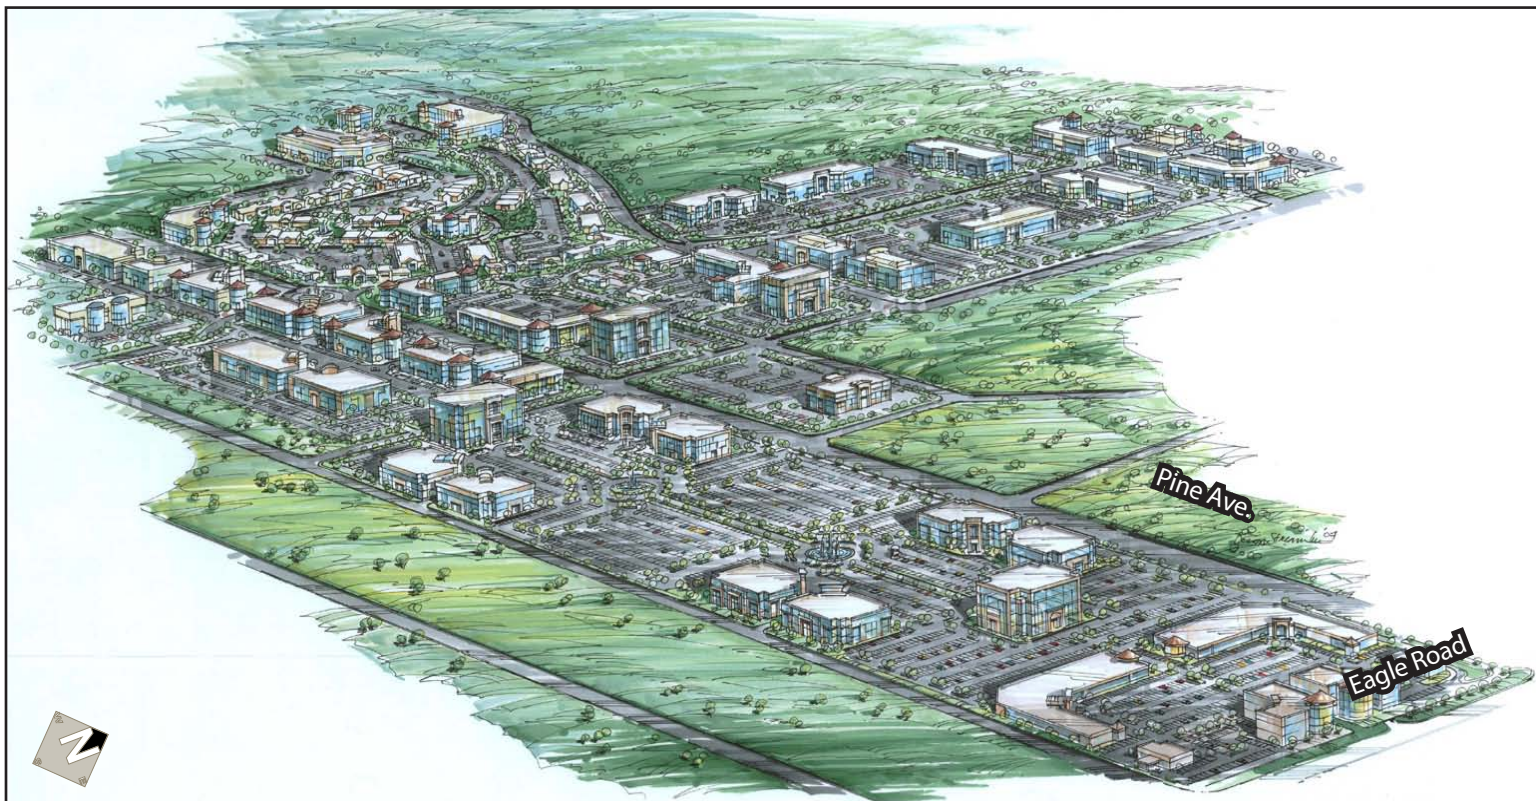

Pinebridge Med-Tech Park

Eagle Rd & Pine Ave - Meridian, ID

LAND/OFFICE/RETAIL/FLEX SPACE AVAILABLE

Pinebridge Med-Tech Park (Conceptual)

This information was obtained from sources believed reliable but cannot be guaranteed. Any opinions or estimates are used for example only.