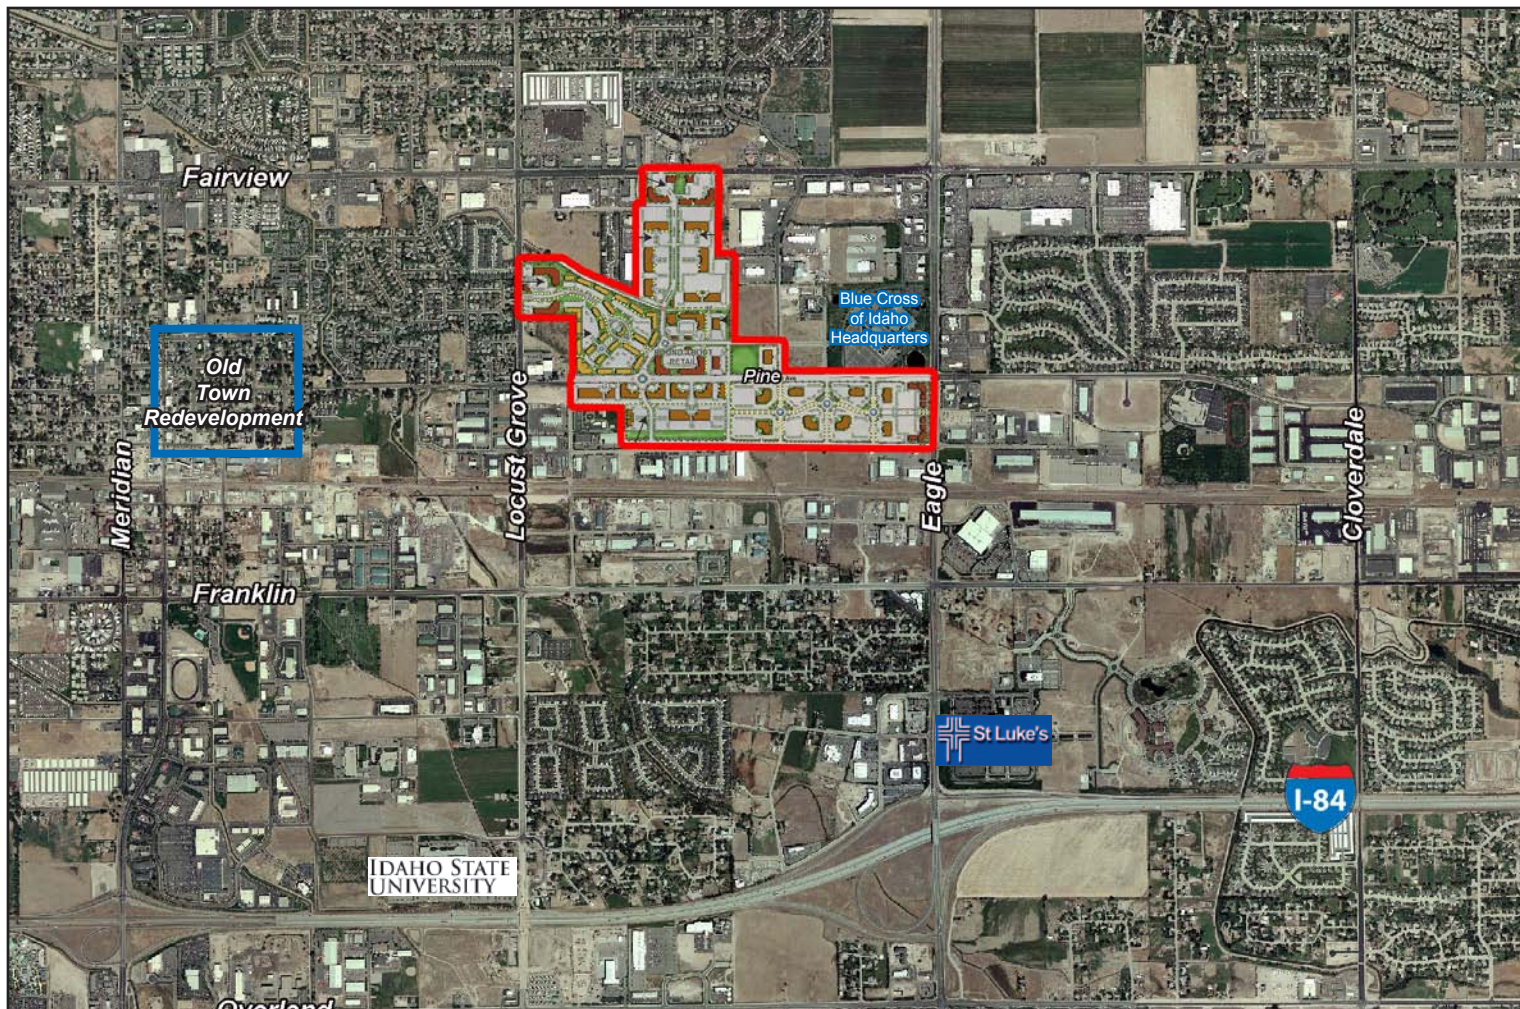

Pinebridge Med-Tech Park

Eagle Rd & Pine Ave - Meridian, ID

LAND/OFFICE/RETAIL/FLEX SPACE AVAILABLE

Listing Comments:

Approximately 109 acres of multifamily, retail, office and industrial land available.

Part of the 160 acre Pinebridge Medical/Technology Park and located in The Core.

Home of Scentsy and PKG Corporate headquarters.

Available:

Size: Approx. 109 Acres
Price: Contact Agent
Zoning: Proposal C-G zoning.
Utilities: Sewer, water & fiberoptics to site.

Contact:

Al Marino, SIOR
PH: 208.947.0811
FX: 208.947.0869
al@tokcommercial.com
www.tokcommercial.com

Pinebridge Med-Tech Park

Eagle Rd & Pine Ave - Meridian, ID

LAND/OFFICE/RETAIL/FLEX SPACE AVAILABLE

Comments:

160 acre mixed-use development in the heart of the Treasure Valley.

Perfect for research and development, corporate headquarters, call center or light industrial.

Pinebridge is conveniently accessed via Fairview Avenue, Pine Avenue, Eagle Road and Locust Grove.

Located near restaurants, retail shops and services.

A signature project by Dennis M. Baker Development.