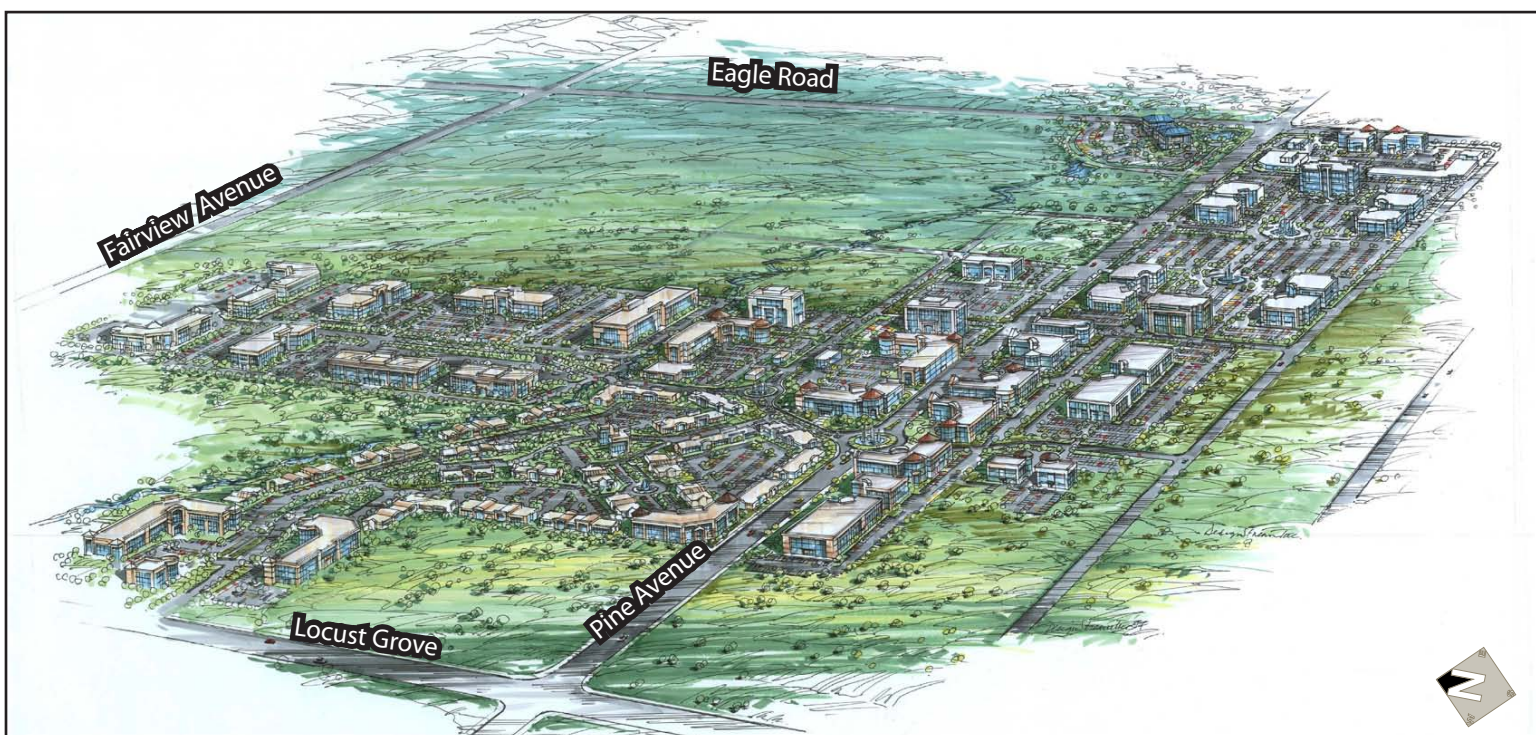

Pinebridge Med-Tech Park

Eagle Rd & Pine Ave - Meridian, ID

LAND/OFFICE/RETAIL/FLEX SPACE AVAILABLE

Pinebridge Med-Tech Park (Conceptual)

This information was obtained from sources believed reliable but cannot be guaranteed. Any opinions or estimates are used for example only.