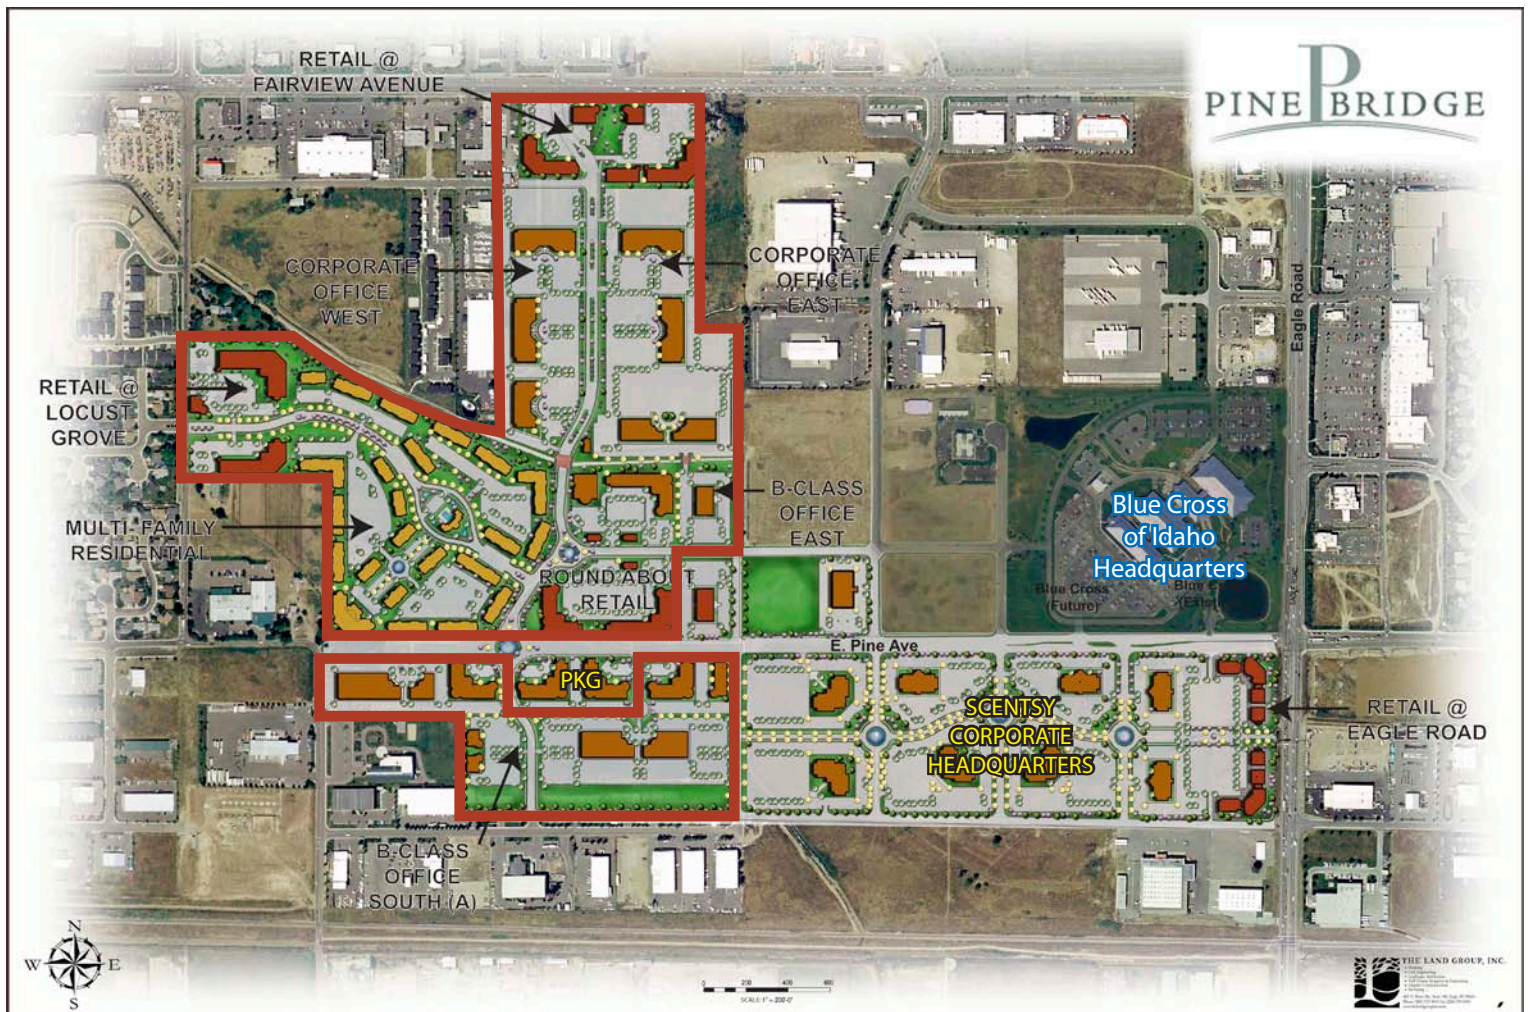

Pinebridge Med-Tech Park

Eagle Rd & Pine Ave - Meridian, ID

LAND/OFFICE/RETAIL/FLEX SPACE AVAILABLE

Listing Comments:

Approximately 109 acres of multifamily, retail, office and industrial land available.

Part of the 160 acre Pinebridge Medical/Technology Park and located in The Core.

Home of Scentsy and PKG Corporate headquarters.

Available:

Size: Approx. 109 Acres
Price: Contact Agent
Zoning: Proposal C-G zoning.
Utilities: Sewer, water & fiberoptics to site.

Contact:

Al Marino, SIOR
PH: 208.947.0811
FX: 208.947.0869
al@tokcommercial.com
www.tokcommercial.com

Pinebridge Med-Tech Park

Eagle Rd & Pine Ave - Meridian, ID

LAND/OFFICE/RETAIL/FLEX SPACE AVAILABLE

Comments:

160 acre mixed-use development in the heart of the Treasure Valley.

Perfect for research and development, corporate headquarters, call center or light industrial.

Pinebridge is conveniently accessed via Fairview Avenue, Pine Avenue, Eagle Road and Locust Grove.

Located near restaurants, retail shops and services.

A signature project by Dennis M. Baker Development.