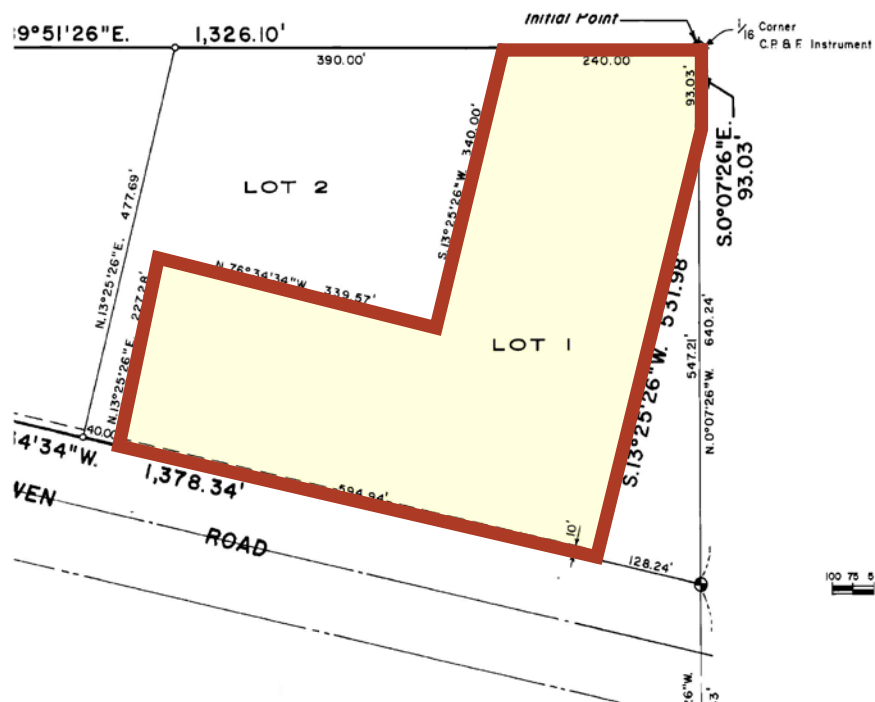

Gowen & Production

5.25 Acres - Boise, ID
LAND FOR SALE

This information was obtained from sources believed reliable but cannot be guaranteed. Any opinions or estimates are used for example only.