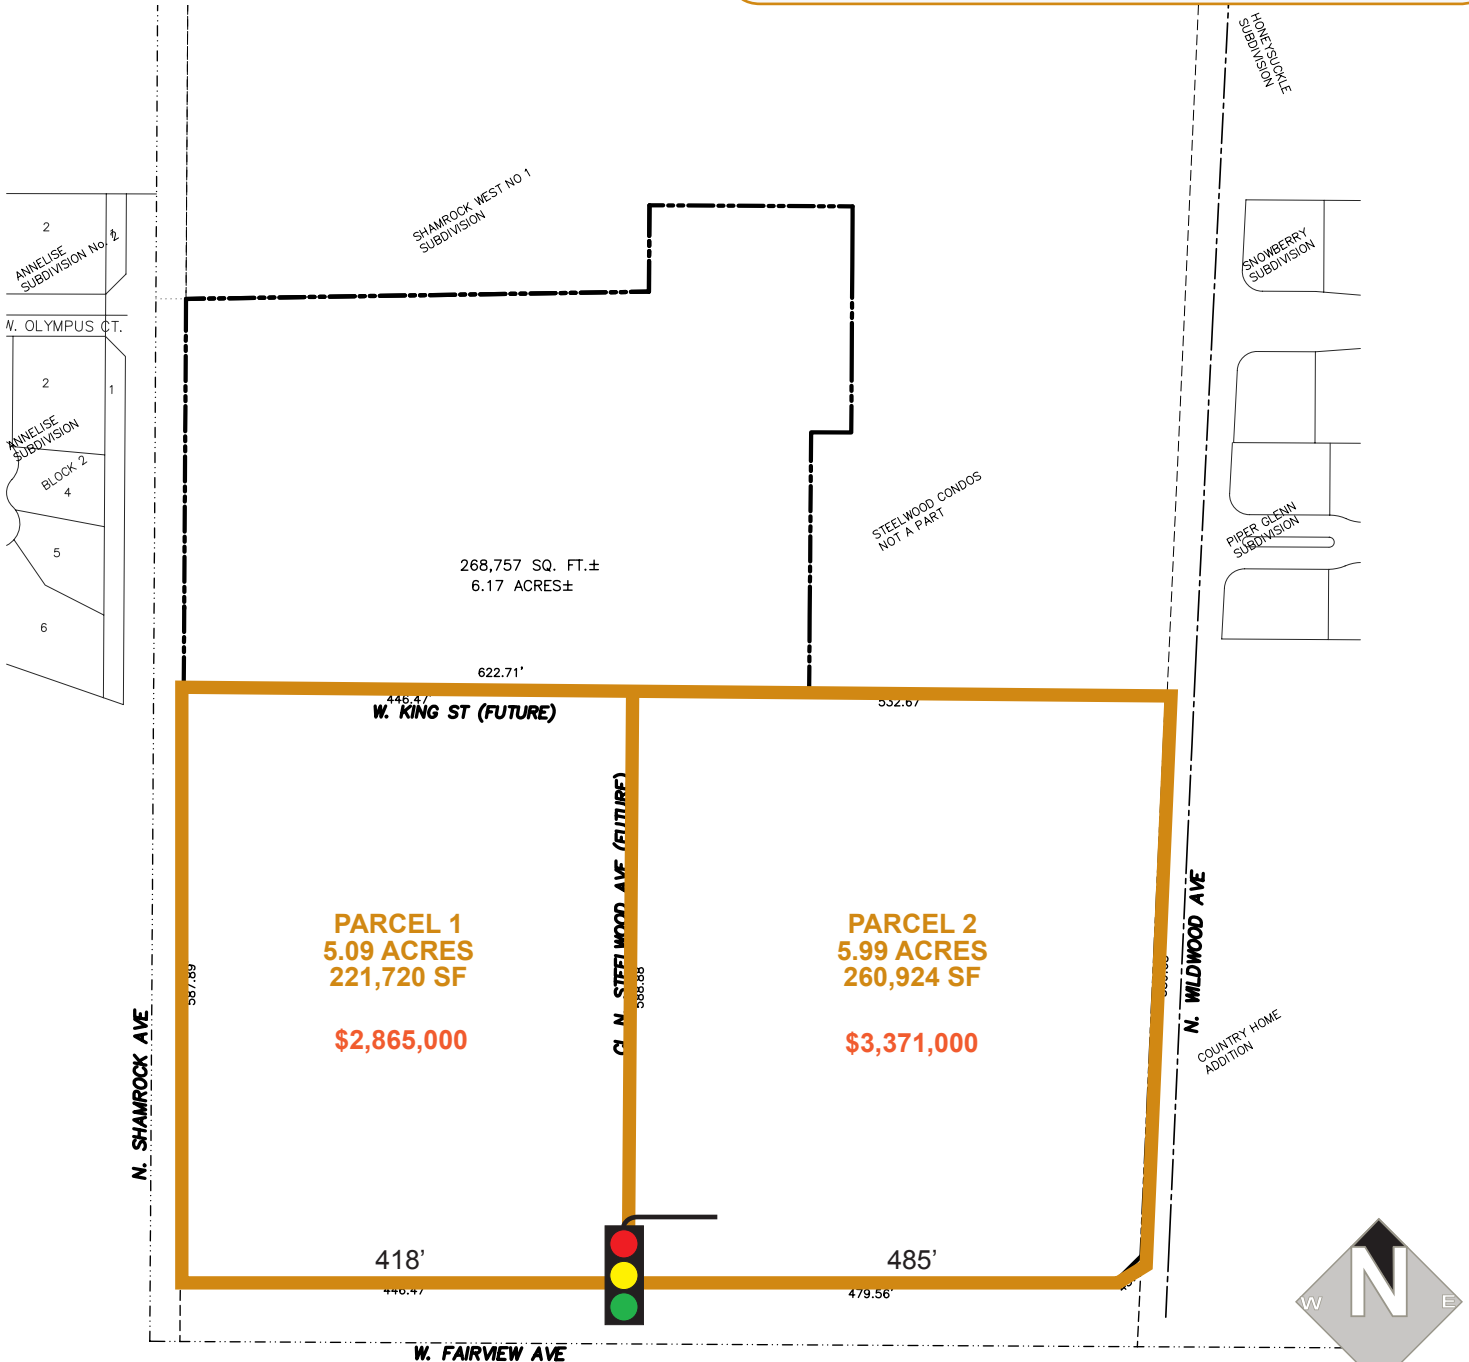

**PERFECT
SITE FOR AN AUTO
DEALERSHIP!**

AVAILABLE:

Size: 11.083 Acres (2 pads - 5 & 6 acres)
Price: \$12.92 SF
Zoning: C-2D

SITE IMPROVEMENTS:

Sewer, water, gas, electric, phone, cable.

Steelwood Avenue & King Street completed with curb, gutter, sidewalks and storm drains.

Over 900' of Fairview frontage.

(09/14/10) This information was obtained from sources believed reliable but cannot be guaranteed. Any opinions or estimates are used for example only.

FAIRVIEW & STEELWOOD

BOISE, ID 83709

LAND FOR SALE

COMMENTS:

- Traffic signal at Fairview and Steelwood.
- Price includes site improvements.
- Prime development ground 1.5 miles east of Eagle Road.
- Two additional right in/outs are installed off Fairview.
- Approved subdivision.
- Over 900' of Fairview frontage.

LAND FOR SALE

PROPOSED PLAT PLAN

LOT:	SIZE:	PRICE:
Lot 1	5.09 AC	\$12.92 psf
Lot 2	5.99 AC	\$12.92 psf
Total	11.08 AC	\$6,236,000

Lots can be divided, per City approved subdivision.

This information was obtained from sources believed reliable but cannot be guaranteed. Any opinions or estimates are used for example only.