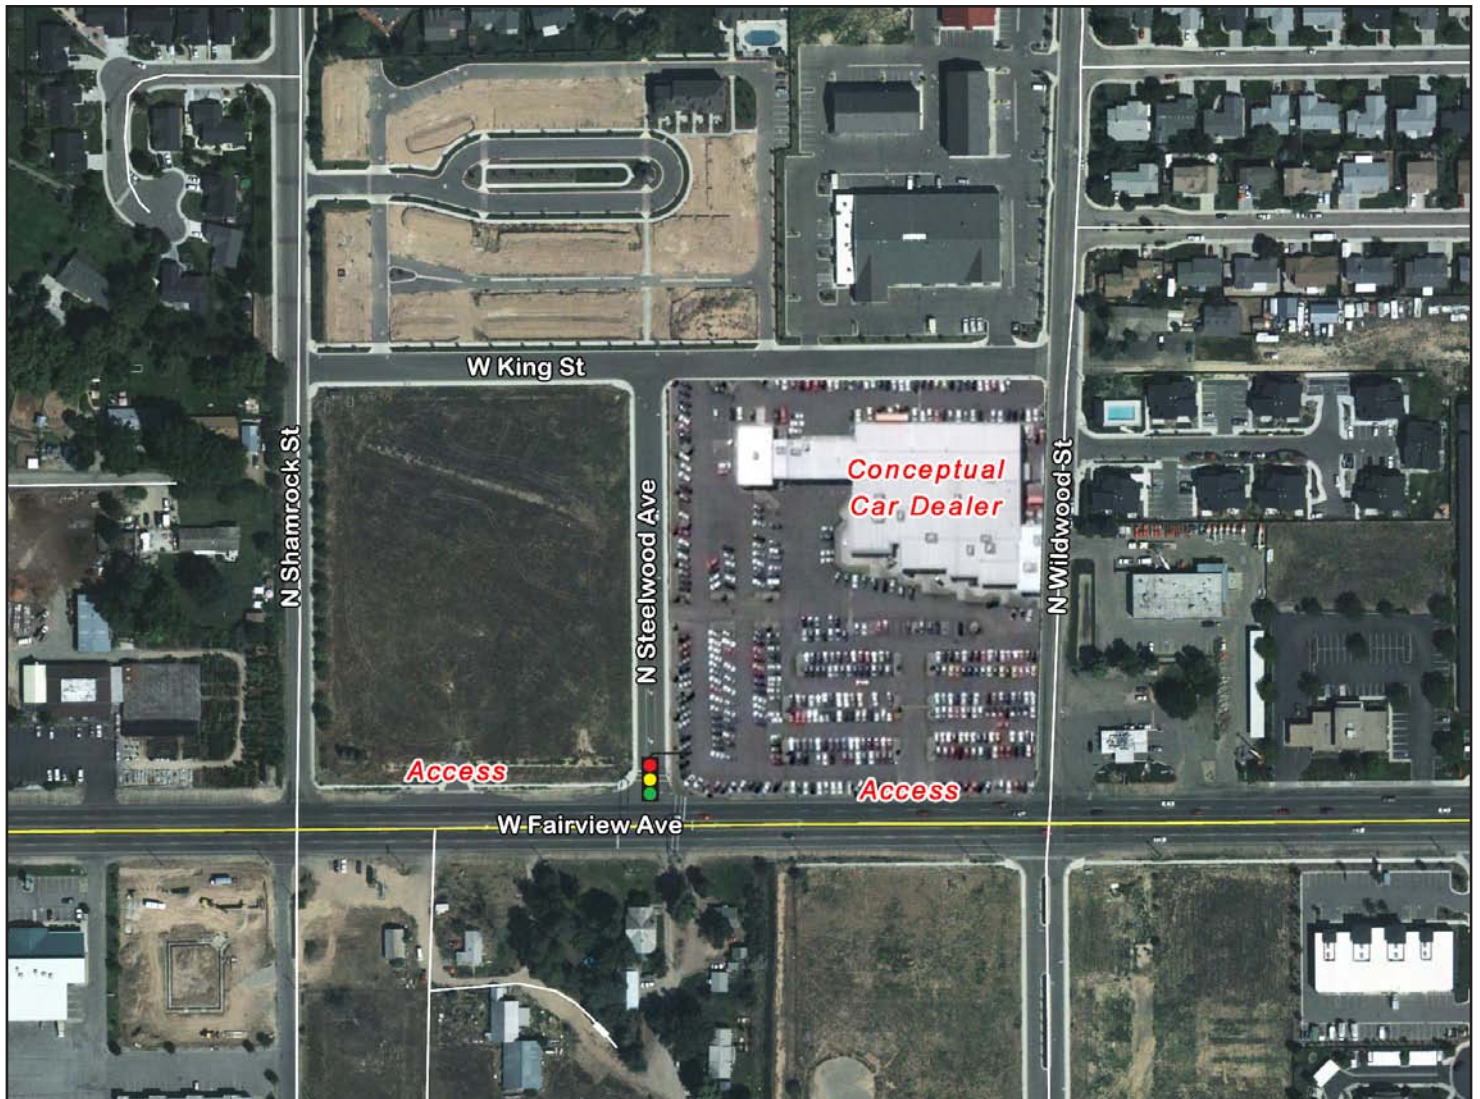

FAIRVIEW & STEELWOOD

BOISE, ID 83709

LAND FOR SALE

COMMENTS:

- Traffic signal at Fairview and Steelwood.
- Price includes site improvements.
- Prime development ground 1.5 miles east of Eagle Road.
- Two additional right in/outs are installed off Fairview.
- Approved subdivision.
- Over 900' of Fairview frontage.

CONCEPTUAL AUTO DEALERSHIP

This information was obtained from sources believed reliable but cannot be guaranteed. Any opinions or estimates are used for example only.