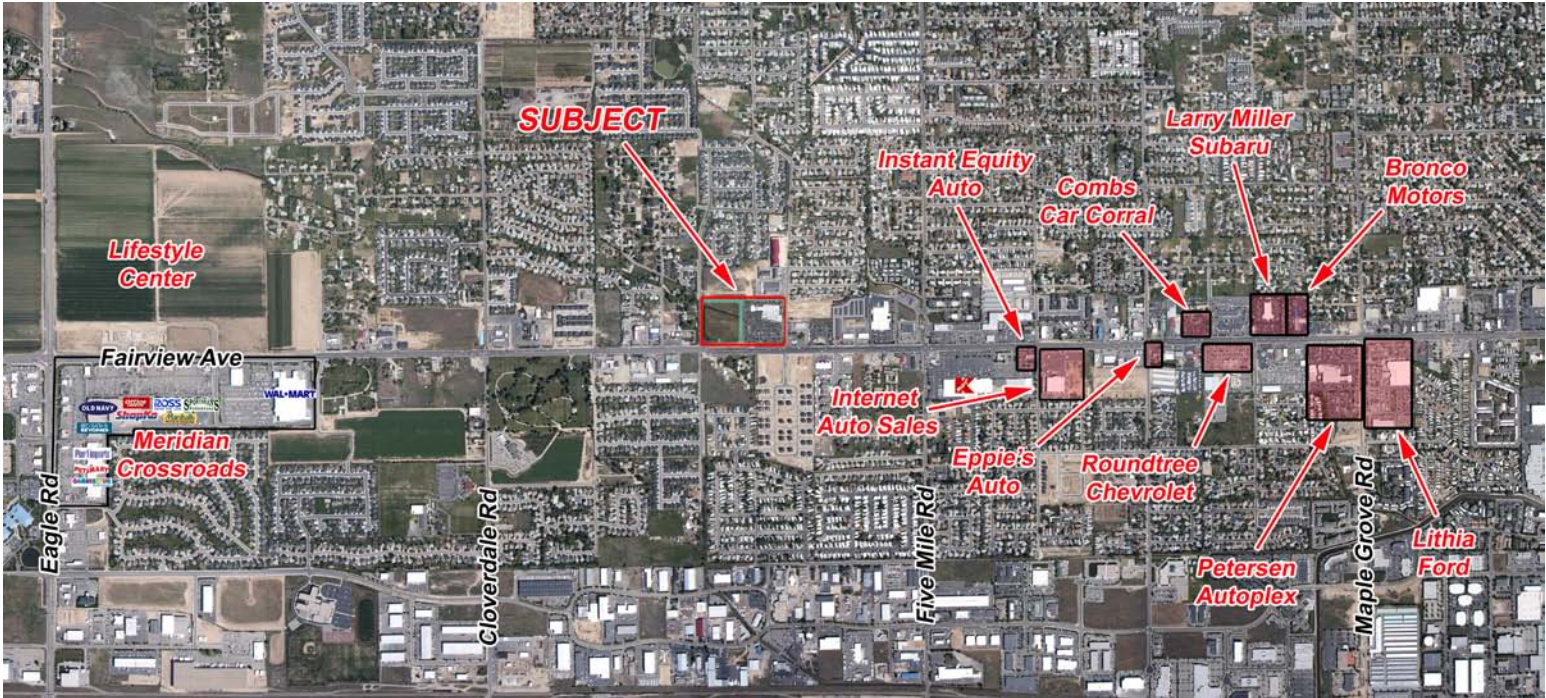

FAIRVIEW & STEELWOOD

BOISE, ID 83709

LAND FOR SALE

AREA AUTO DEALERSHIPS

This information was obtained from sources believed reliable but cannot be guaranteed. Any opinions or estimates are used for example only.