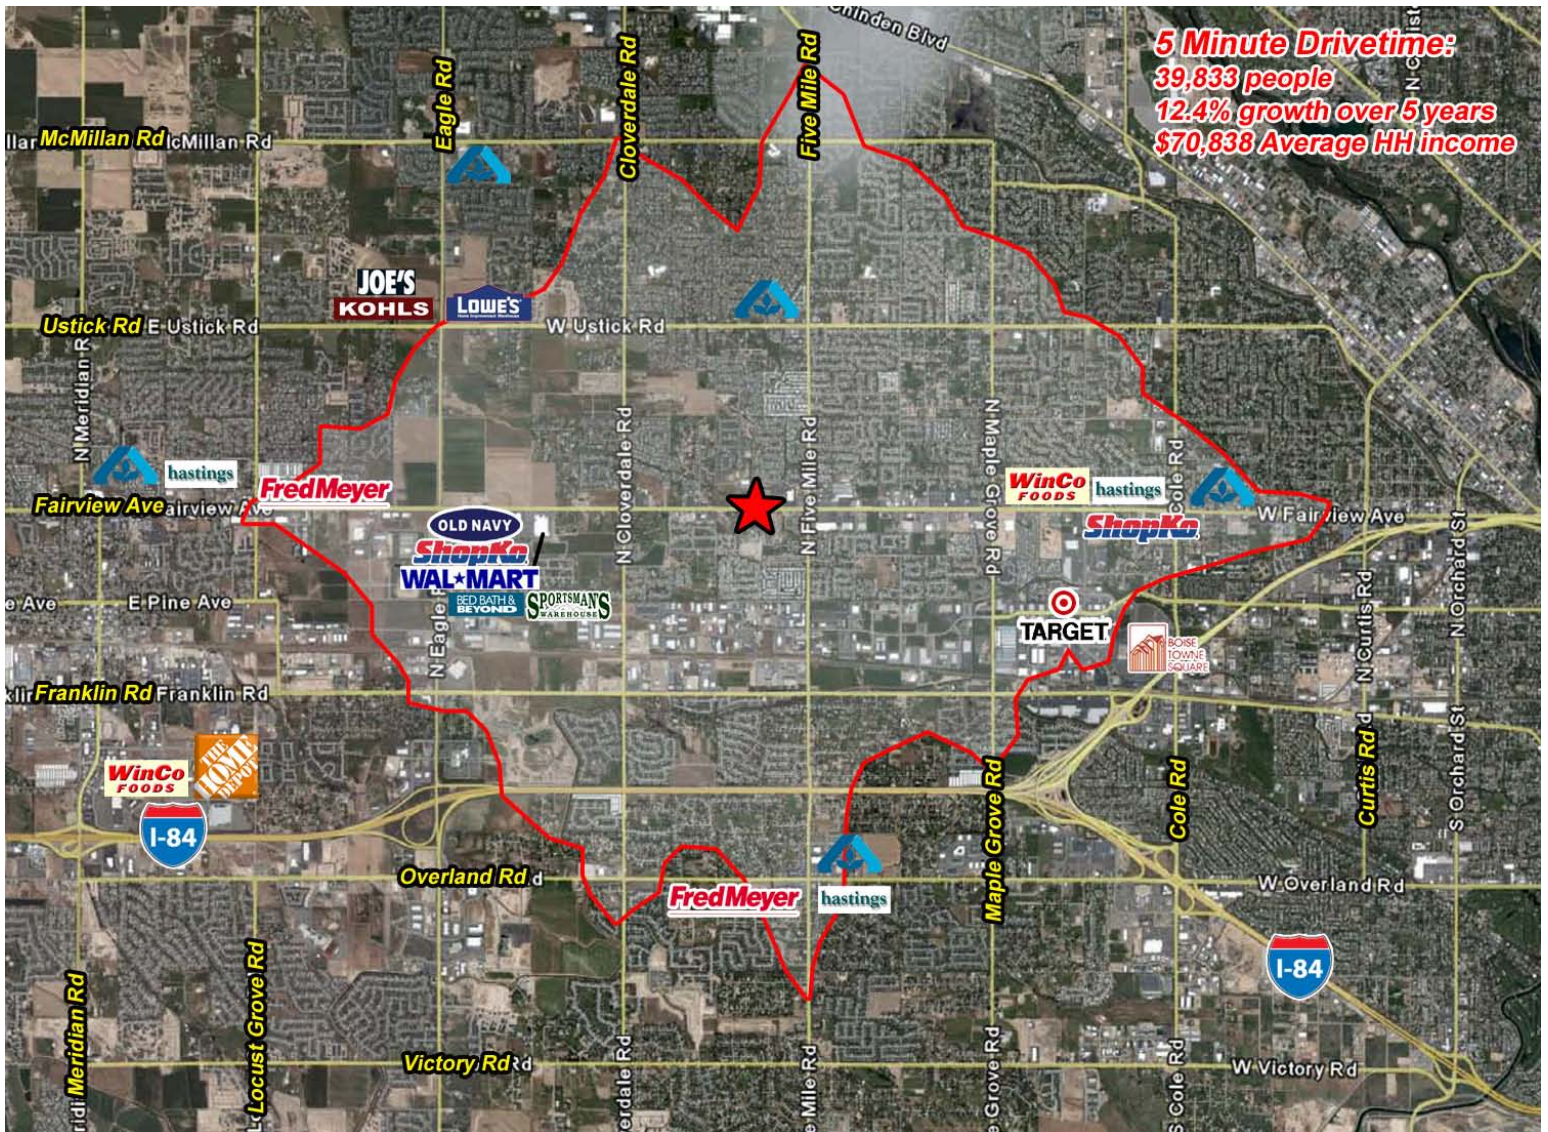

**PERFECT
SITE FOR AN AUTO
DEALERSHIP!**

AVAILABLE:

Size: 11.083 Acres (2 pads - 5 & 6 acres)
Price: \$12.92 SF
Zoning: C-2D

SITE IMPROVEMENTS:

Sewer, water, gas, electric, phone, cable.

Steelwood Avenue & King Street completed with curb, gutter, sidewalks and storm drains.

BOISE, ID 83709

LAND FOR SALE

COMMENTS:

- Traffic signal at Fairview and Steelwood.
- Price includes site improvements.
- Prime development ground 1.5 miles east of Eagle Road.
- Two additional right in/outs are installed off Fairview.
- Approved subdivision.
- Over 900' of Fairview frontage.

LAND FOR SALE

PROPOSED PLAT PLAN

LOT:	SIZE:	PRICE:
Lot 1	5.09 AC	\$12.92 psf
Lot 2	5.99 AC	\$12.92 psf
Total	11.08 AC	\$6,236,000

Lots can be divided, per City approved subdivision.

This information was obtained from sources believed reliable but cannot be guaranteed. Any opinions or estimates are used for example only.

FAIRVIEW & STEELWOOD

BOISE, ID 83709

LAND FOR SALE

5 MINUTE DRIVE TIME

This information was obtained from sources believed reliable but cannot be guaranteed. Any opinions or estimates are used for example only.