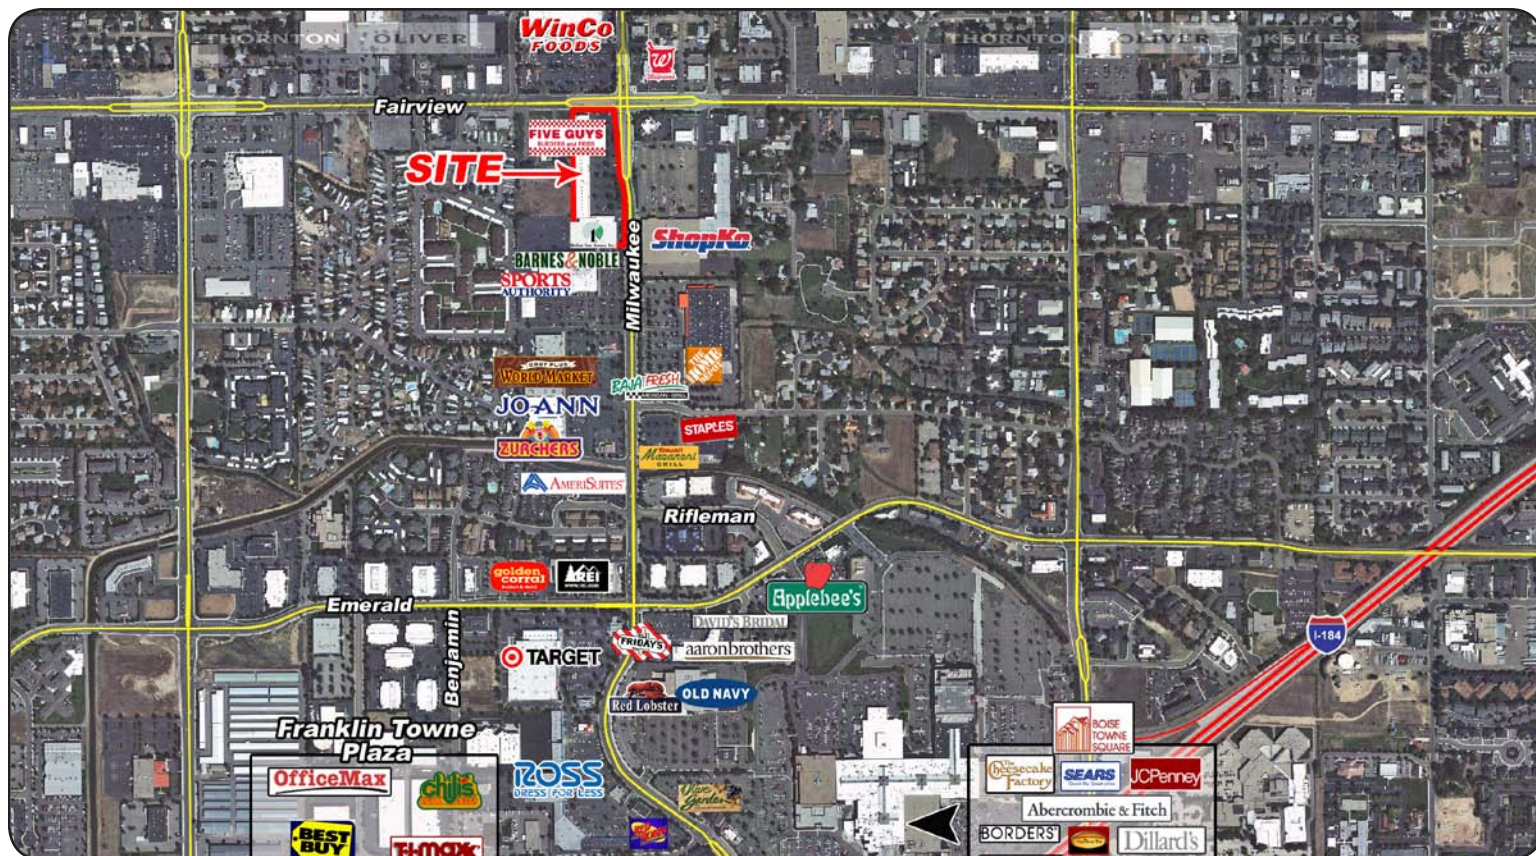

# Fairview Milwaukee Plaza

1405 - 1587 N. Milwaukee - Boise, ID

**RETAIL SPACE FOR LEASE**

## Listing Comments:

Excellent retail location in West Boise at the SWC of Fairview and Milwaukee.

Located in the heart of Boise's retail corridor.

Excellent access and visibility.

Highest traffic counts in Boise - 54,314 average vpd.

## Key Tenants:

Five Guys Burgers & Fries, Archiver's, Dollar Tree

This information was obtained from sources believed reliable but cannot be guaranteed. Any opinions or estimates are used for example only.