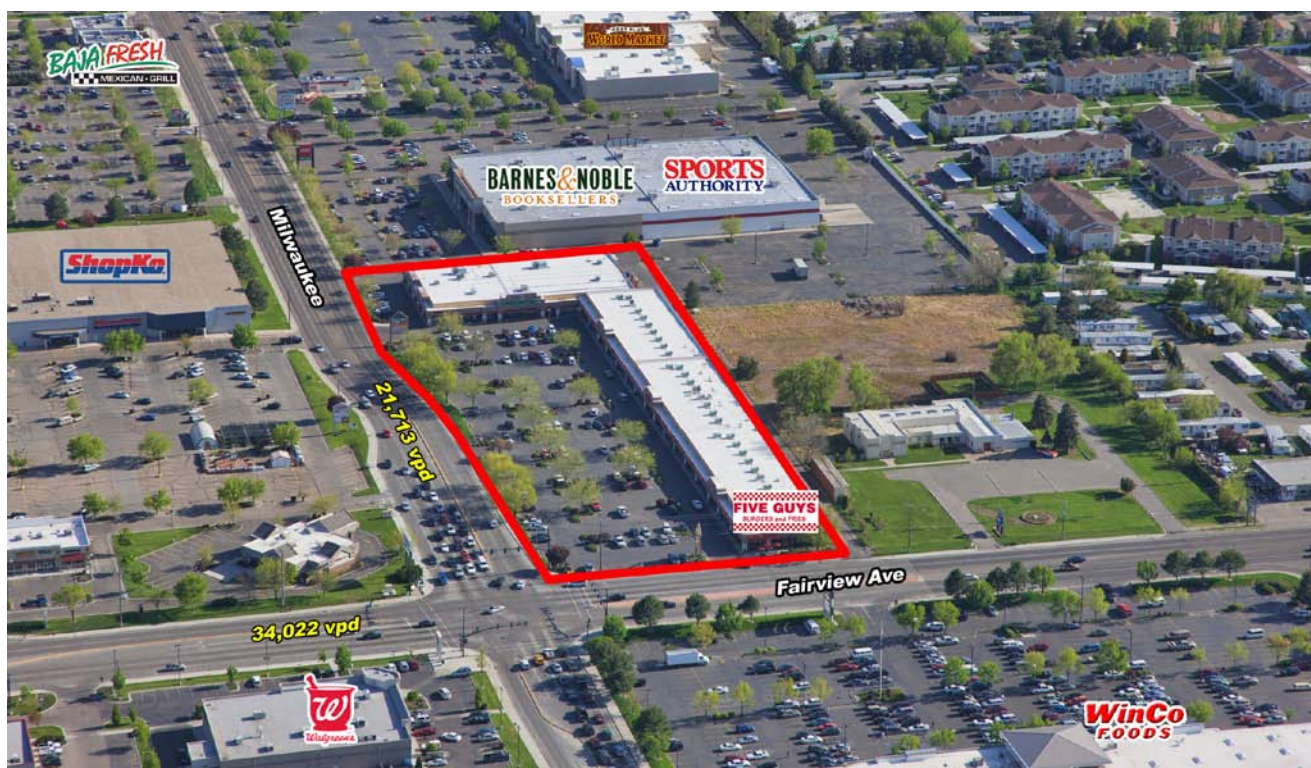

Fairview Milwaukee Plaza

1405 - 1587 N. Milwaukee - Boise, ID

RETAIL SPACE FOR LEASE

Key Tenants:

Five Guys Burgers & Fries, Archiver's, Dollar Tree

This information was obtained from sources believed reliable but cannot be guaranteed. Any opinions or estimates are used for example only.