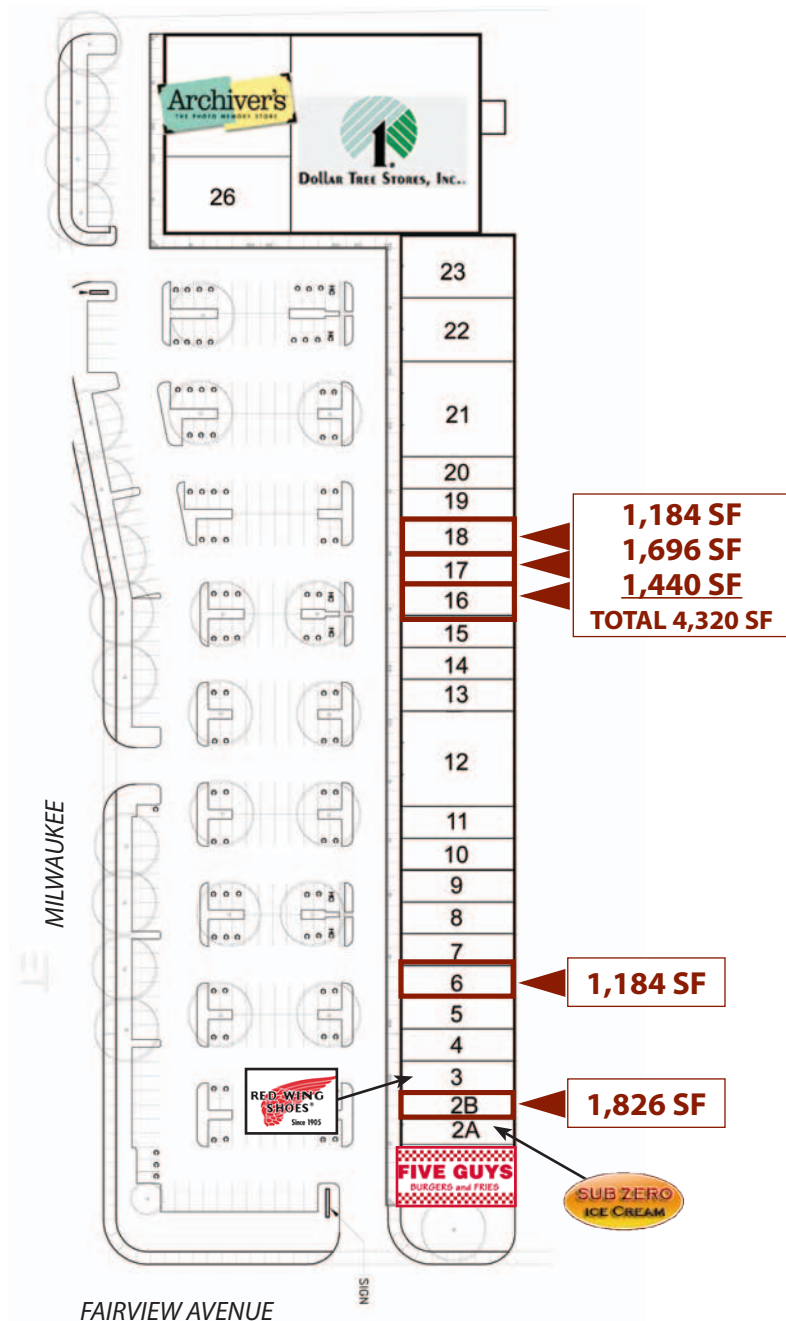

## Property Information:

**Building Type:** Retail  
**Building Size:** 68,977 SF  
**Divisible:** Yes  
**Completed:** 2005

## Available Space:

SPACE:	RSF:	RATE:
1447	1,184 SF	\$15.00
1451 - Former Smoothie Bar	1,696 SF	\$15.00
1455	1,440 SF	\$15.00
1545	1,184 SF	\$15.00
1569	1,826 SF	\$16.00

*Contiguous spaces can be combined.*

# Fairview Milwaukee Plaza

1405 - 1587 N. Milwaukee - Boise, ID

RETAIL SPACE FOR LEASE

# Fairview Milwaukee Plaza

1405 - 1587 N. Milwaukee - Boise, ID

RETAIL SPACE FOR LEASE

1. Five Guys Burgers & Fries
- 2A. Sub Zero Ice Cream
- ★ 2B. **AVAILABLE - 1,826 SF**
3. Red Wing Shoes
4. Happy Feet
5. Four Corners Computers
- ★ 6. **AVAILABLE - 1,184 SF**
7. Prints Plus
8. The UPS Store
9. Oreck
10. IOU Sushi
11. Express Cuts
12. Kid to Kid
13. Little Caesar's
14. Bodybuilding.com
15. Anything Wireless
- ★ 16. **AVAILABLE - 1,440 SF**
- ★ 17. **AVAILABLE - 1,696 SF**
- ★ 18. **AVAILABLE - 1,184 SF**
19. Idaho Cellular & Repair
20. Pro Nails
21. Runway Fashion Exchange - **NEW**
22. Sally Beauty
23. Purple Rose
24. Dollar Tree
25. Archiver's
26. Boise Mattress